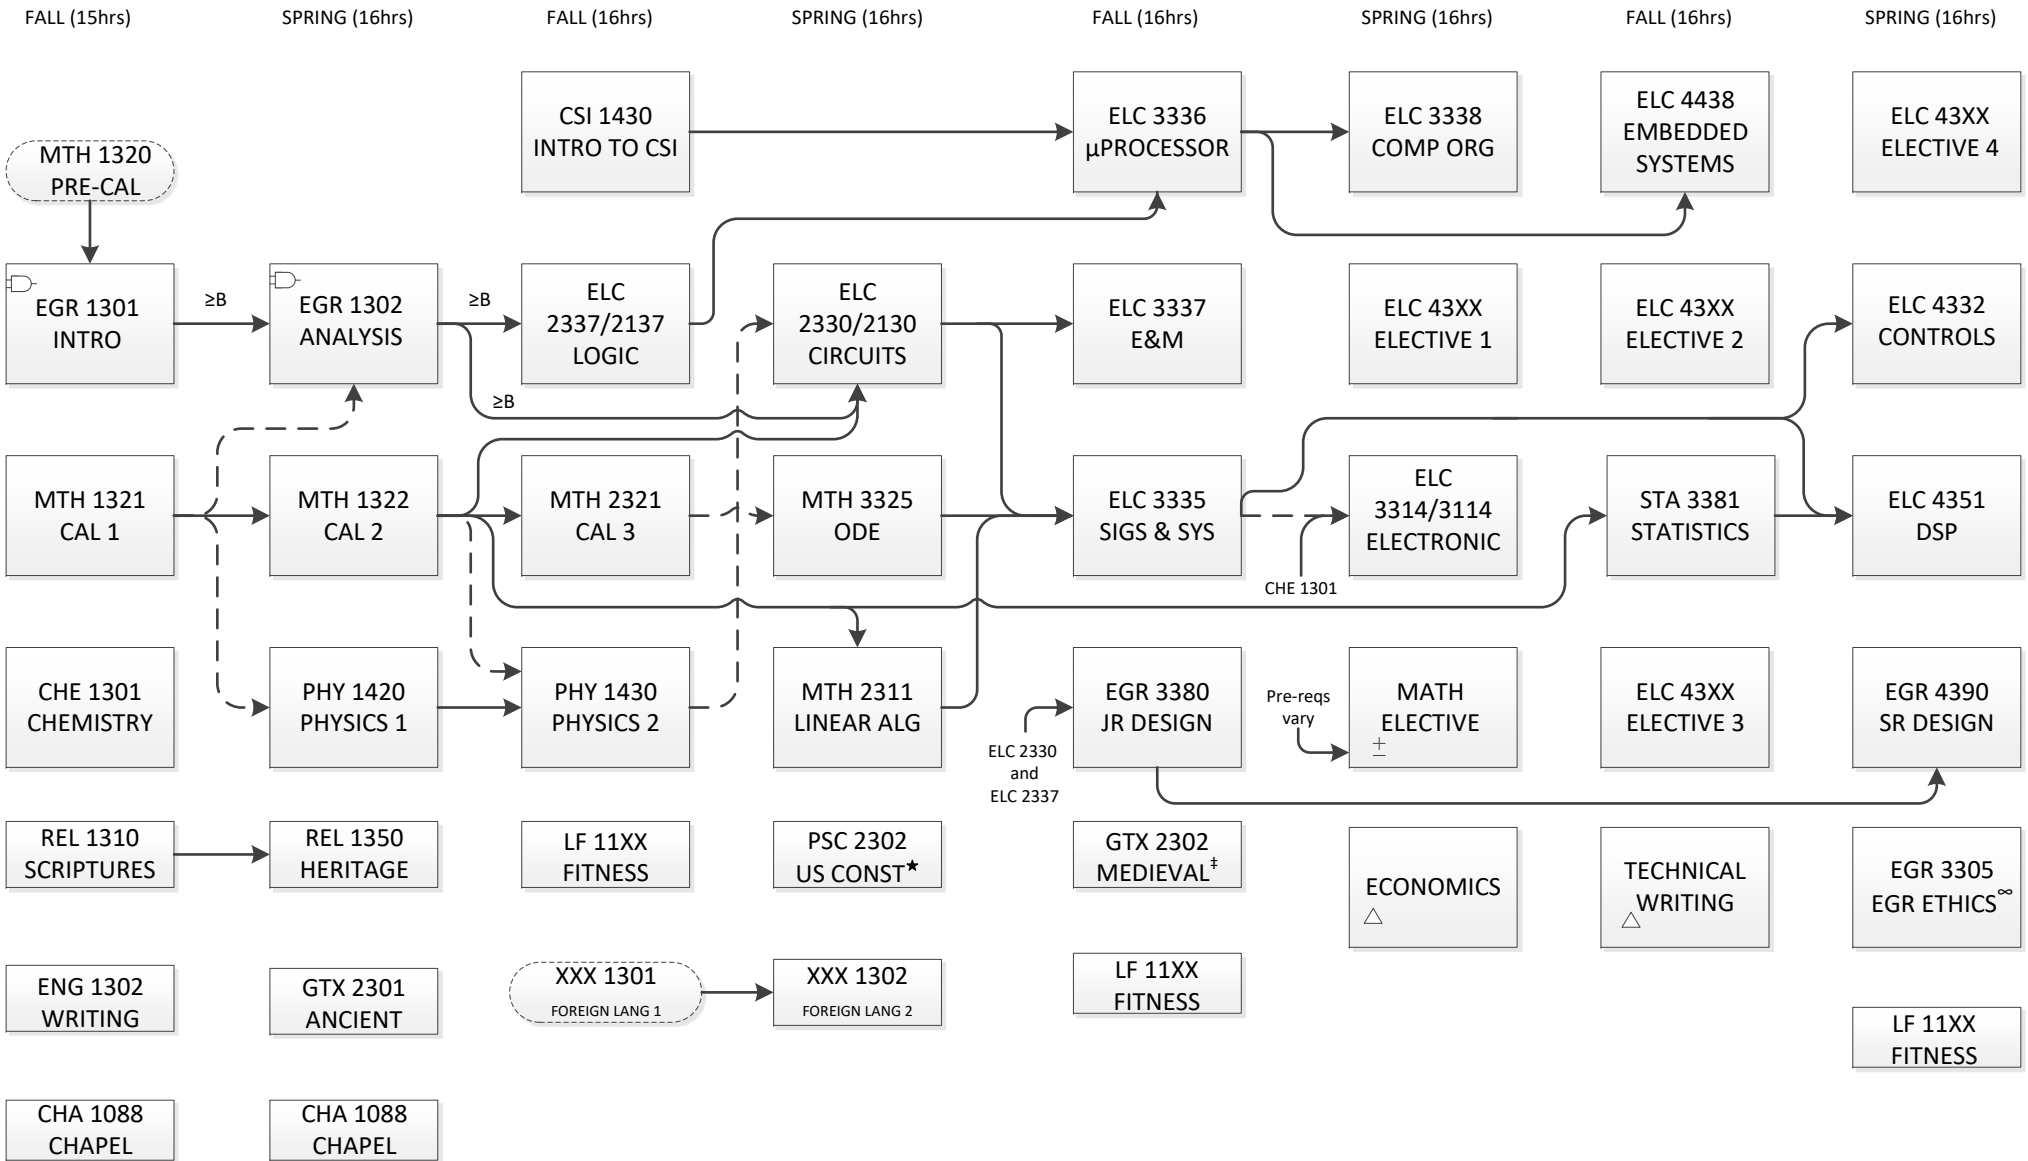

# ELECTRICAL AND COMPUTER ENGINEERING MAJOR (2019-2020)

MTH 1320 PRE-CAL Not required of all students  
EGR 1301 INTRO Course offered only in semester indicated  
→ Prerequisite  
- → Prerequisite or concurrent enrollment

‡ GTX 2302 or ENG 2301, 2304, 2306  
 ★ PSC 2302 or ENG 2301 unless substituted for GTX 2302  
 ∞ EGR 3305 or REL 3390, 3392, 4393, 4395, BUS 3350, EGR 3315  
 ± One of MTH 3324, 3326, 3370, 4322, 4324, 4329; STA 4374  
 △ Economics and Technical Writing. Choose one pair:  
 1) ECO 3308 and ENG 3300 2) EGR 4301 and ENT 4340 3) EGR 4301 and ENG 3300