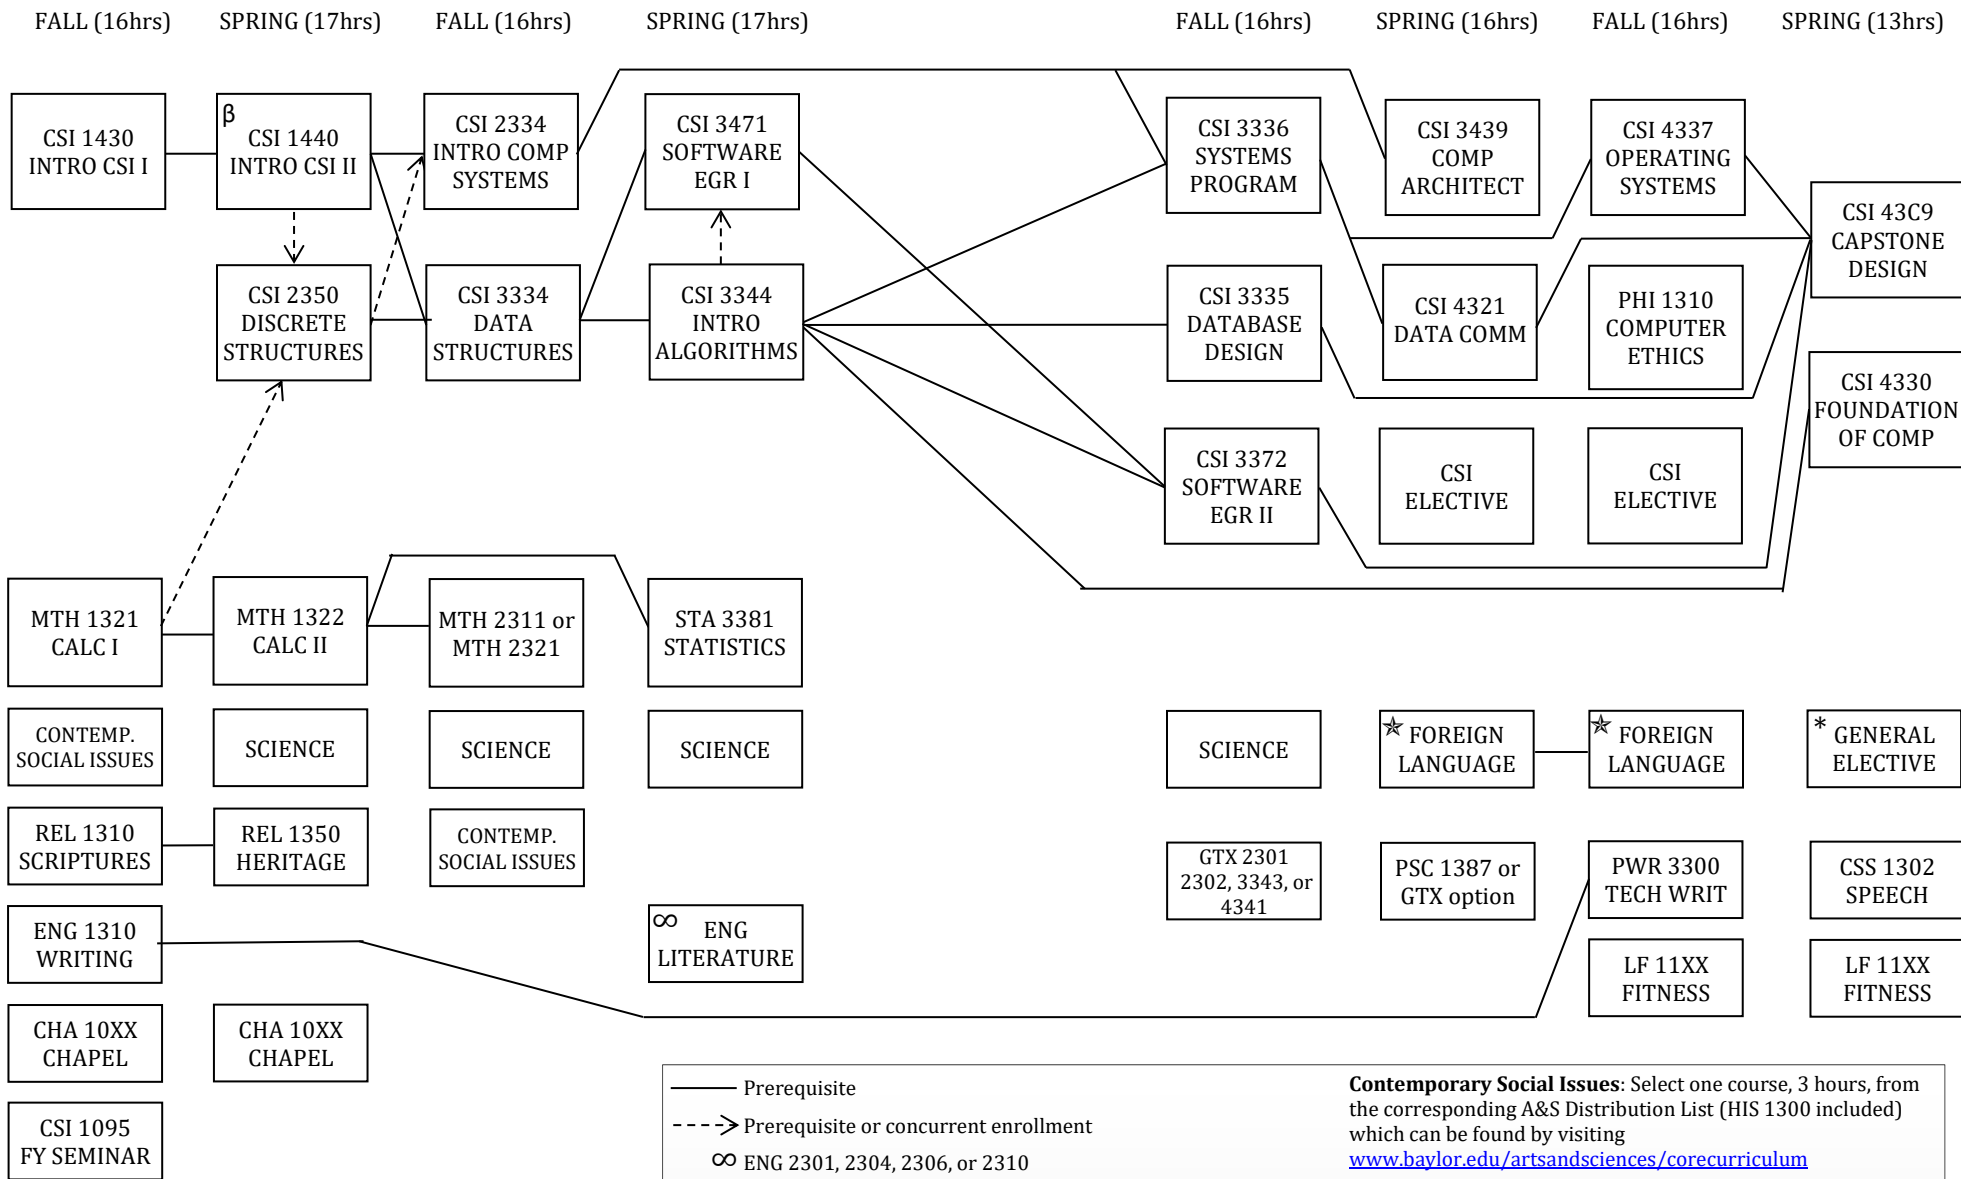

# COMPUTER SCIENCE – COMPUTER SCIENCE CONCENTRATION (2021-2022)

**NOTES:** Must have 36 hours of advanced work (“3000”-“4000” courses) and a minimum of 124 hrs. Must have a grade of C or better in all CSI hours counted toward the major. This flowchart is meant to be an advising tool. The BU Undergraduate Catalog serves as the student’s final authority on all degree requirements.

- Prerequisite
- > Prerequisite or concurrent enrollment
- ∞ ENG 2301, 2304, 2306, or 2310
- β Must complete course with a grade of “B” or better
- ★ Second level proficiency (at least 1302 or 1412) must be achieved
- \* If needed to reach graduation requirement of 124 total earned hours

**Contemporary Social Issues:** Select one course, 3 hours, from the corresponding A&S Distribution List (HIS 1300 included) which can be found by visiting [www.baylor.edu/artsandsciences/corecurriculum](http://www.baylor.edu/artsandsciences/corecurriculum)

- Science:** One group from the following:
1. BIO 1305/1105 and 1306/1106
  2. CHE 1301/1101 and 1302/1102
  3. GEO 1405 and 1306/1106
  4. PHY 1408 and 1409 OR PHY 1420 and 1430

AND six to eight additional hours from courses above or from courses which have one or more of the above as prerequisites