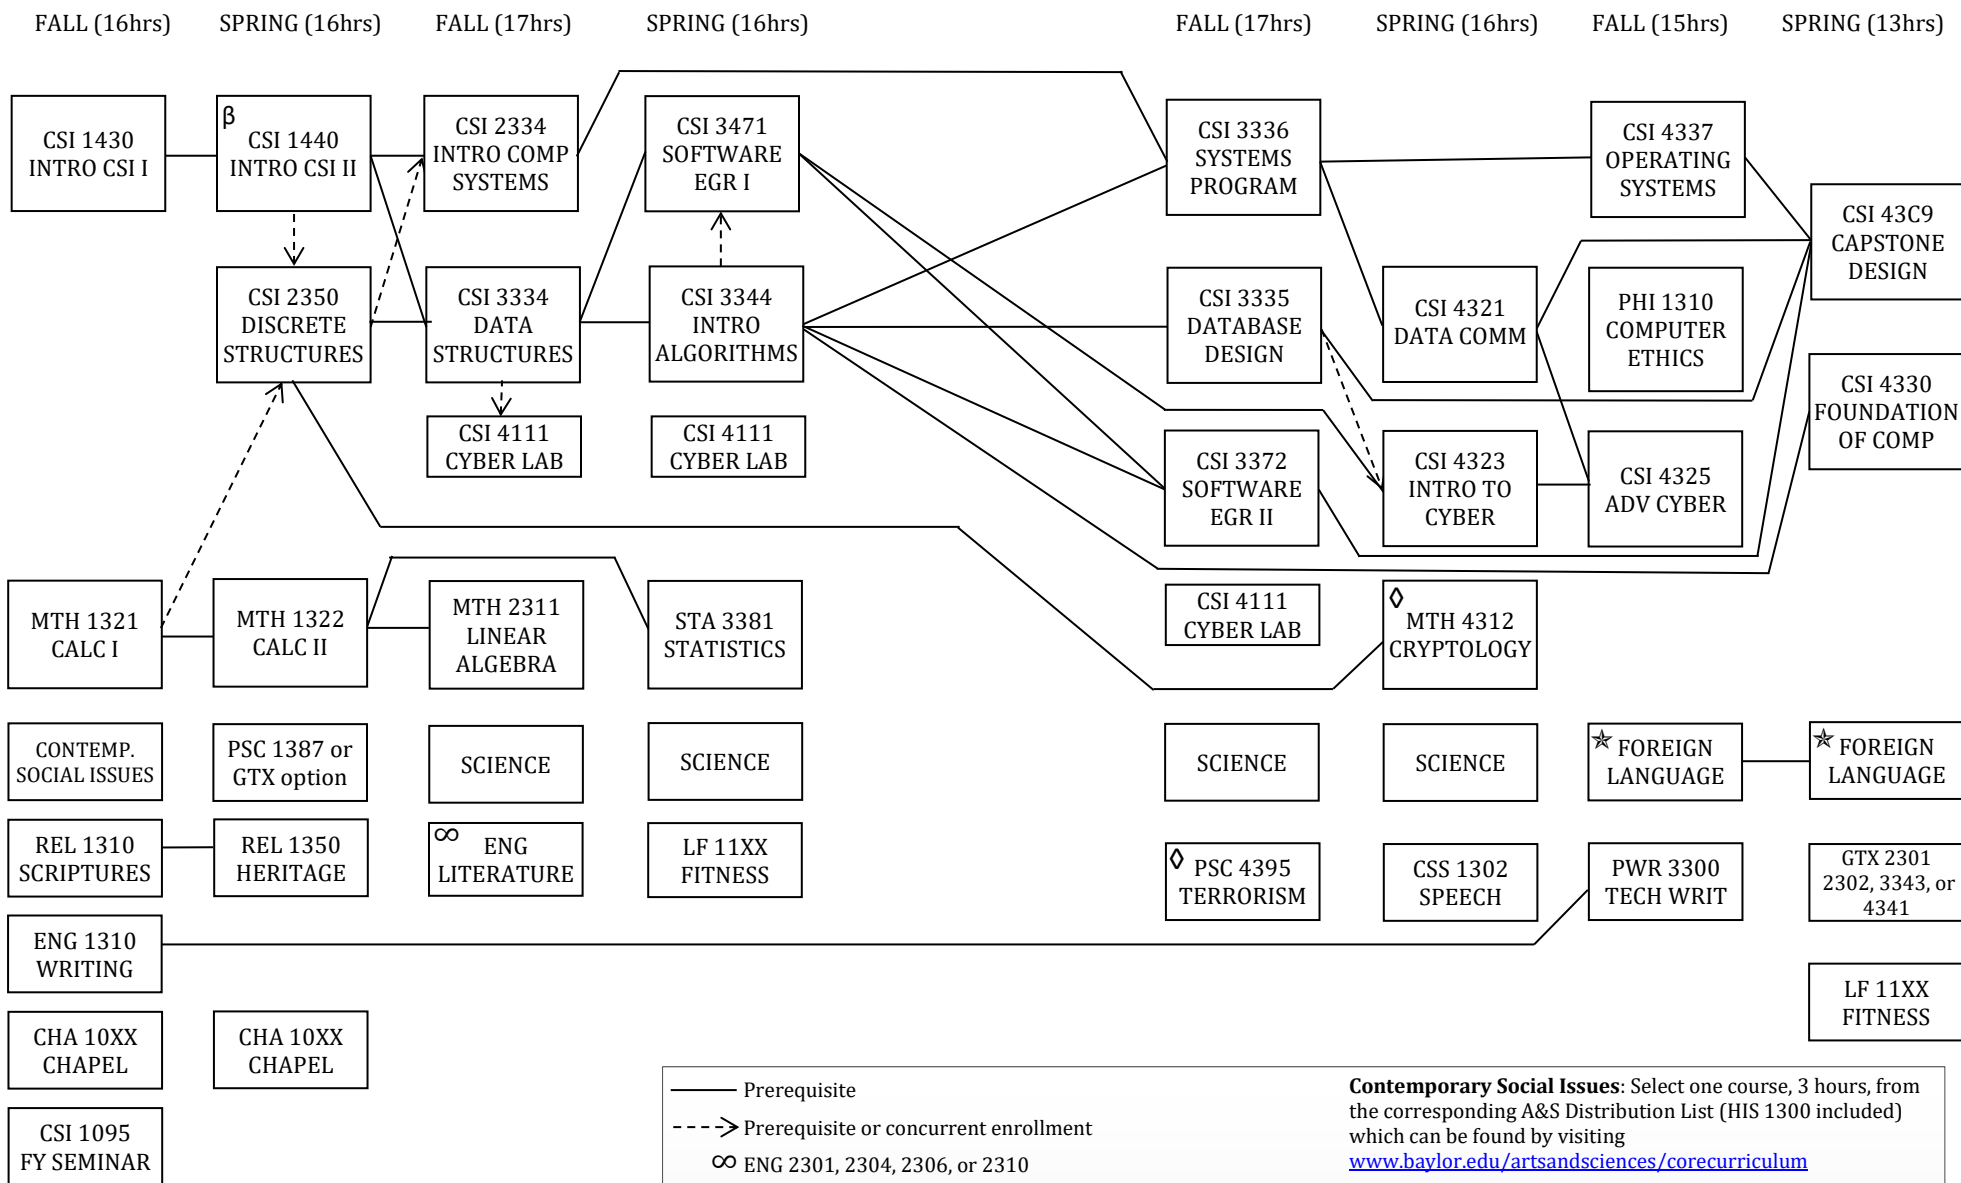

# COMPUTER SCIENCE – CYBERSECURITY CONCENTRATION (2021-2022)

**NOTES:** Must have 36 hours of advanced work (“3000”-“4000” courses) and a minimum of 124 hrs. Must have a grade of C or better in all CSI hours counted toward the major. This flowchart is meant to be an advising tool. The BU Undergraduate Catalog serves as the student’s final authority on all degree requirements.

- Prerequisite
- - - > Prerequisite or concurrent enrollment
- $\infty$  ENG 2301, 2304, 2306, or 2310
- $\beta$  Must complete course with a grade of “B” or better
- $\star$  Second level proficiency (at least 1302 or 1412) must be achieved
- Course offered only in semester indicated

**Contemporary Social Issues:** Select one course, 3 hours, from the corresponding A&S Distribution List (HIS 1300 included) which can be found by visiting [www.baylor.edu/artsandsciences/corecurriculum](http://www.baylor.edu/artsandsciences/corecurriculum)

- Science:** One group from the following:
1. BIO 1305/1105 and 1306/1106
  2. CHE 1301/1101 and 1302/1102
  3. GEO 1405 and 1306/1106
  4. PHY 1408 and 1409 OR PHY 1420 and 1430

AND six to eight additional hours from courses above or from courses which have one or more of the above as prerequisites