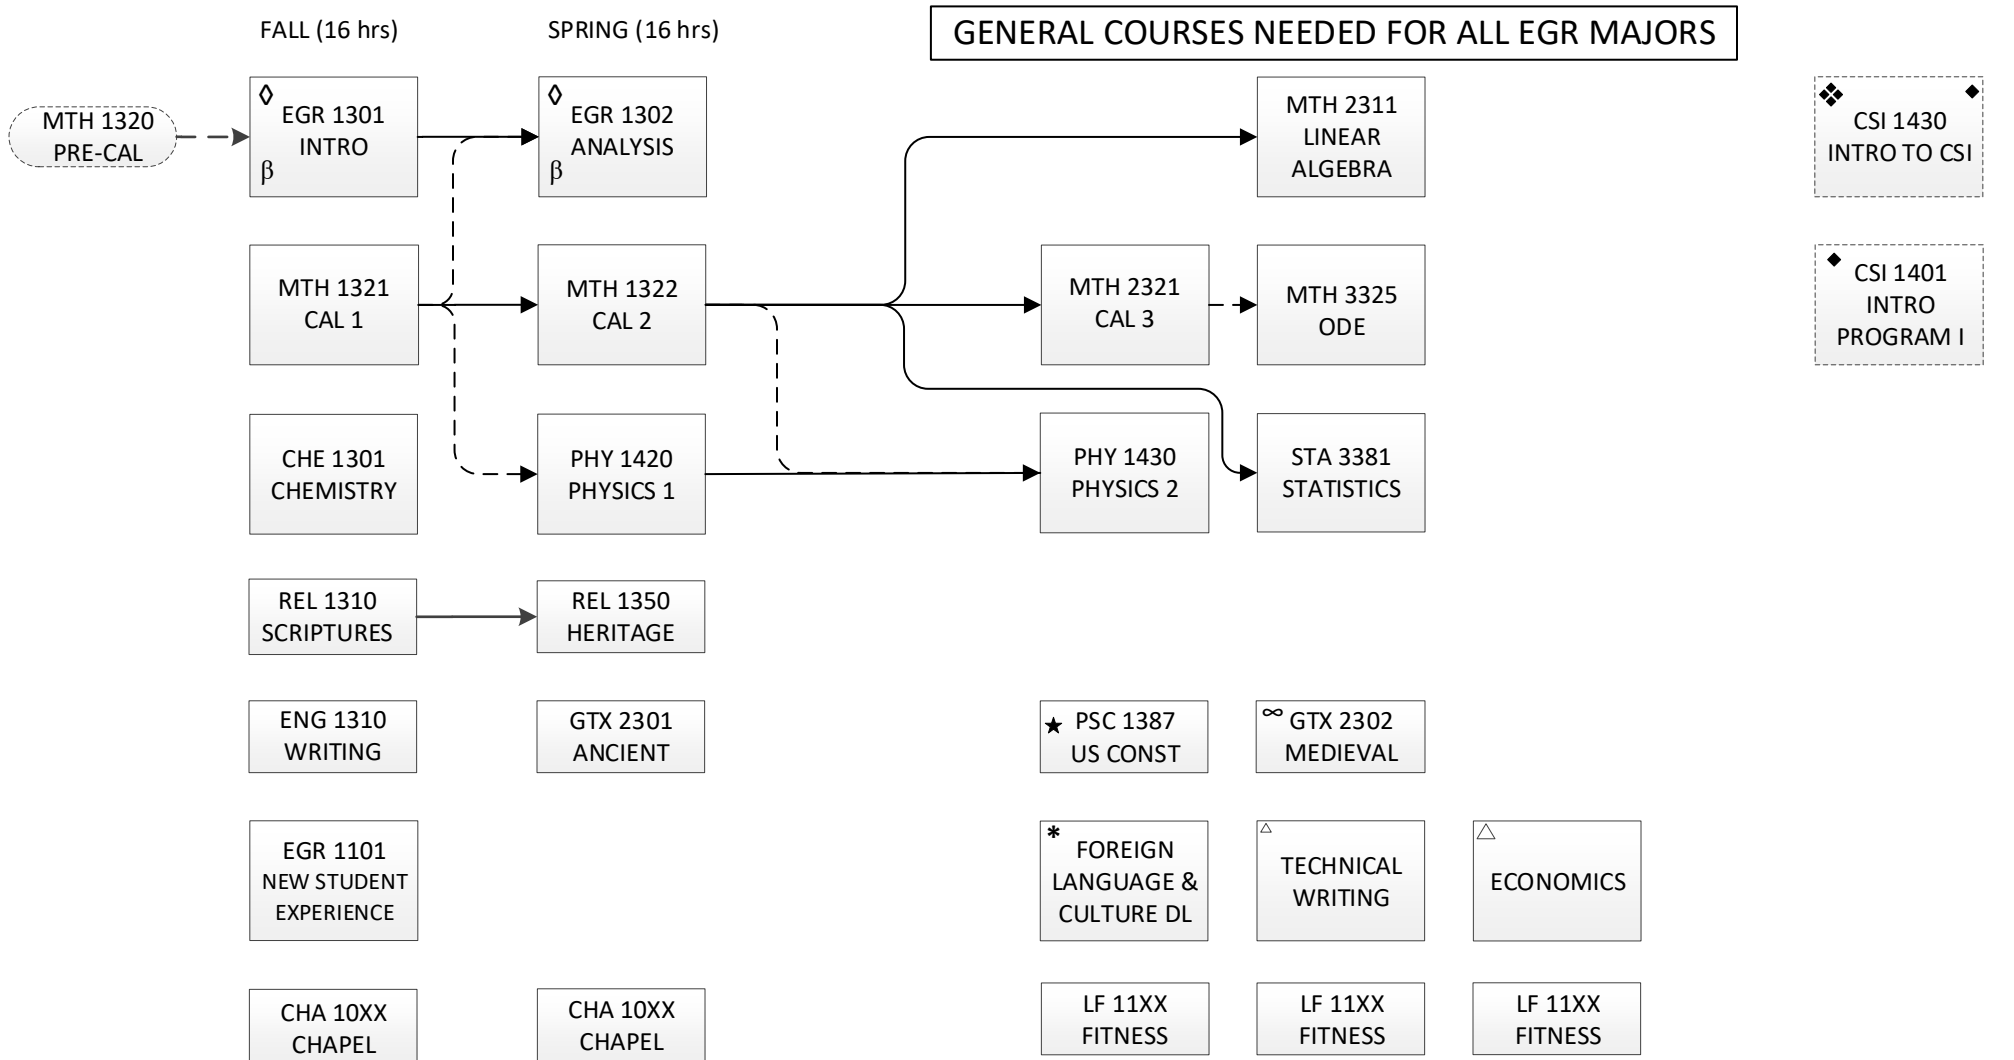

# PRE-ENGINEERING MAJOR (2021-2022)

**NOTES:** This flowchart is meant to be an advising tool. The BU Undergraduate Catalog serves as the student's final authority on all degree requirements.

- Not required of all students
- $\diamond$  Course offered only in semester indicated
- $\rightarrow$  Prerequisite
- $\dashrightarrow$  Prerequisite or concurrent enrollment
- $\beta$  Must complete course with a grade of "B" or better to move into the degree-granting majors
- $\infty$  GTX 2302 or ENG 2301, 2304, 2306, 2310
- ★ PSC 1387 or option to take ENG 2301 instead, unless already substituted for GTX 2302
- $\Delta$  Economics and Technical Writing. Choose a pair:
  - 1) ECO 3308 and PWR 3300
  - 2) EGR 4301 and ENT 4340
  - 3) EGR 4301 and PWR 3300
- ◆ Required for ECE majors
- ◆ Option for EGR majors
- \* See Engineering Foreign Language & Culture Distribution List in Undergraduate Catalog