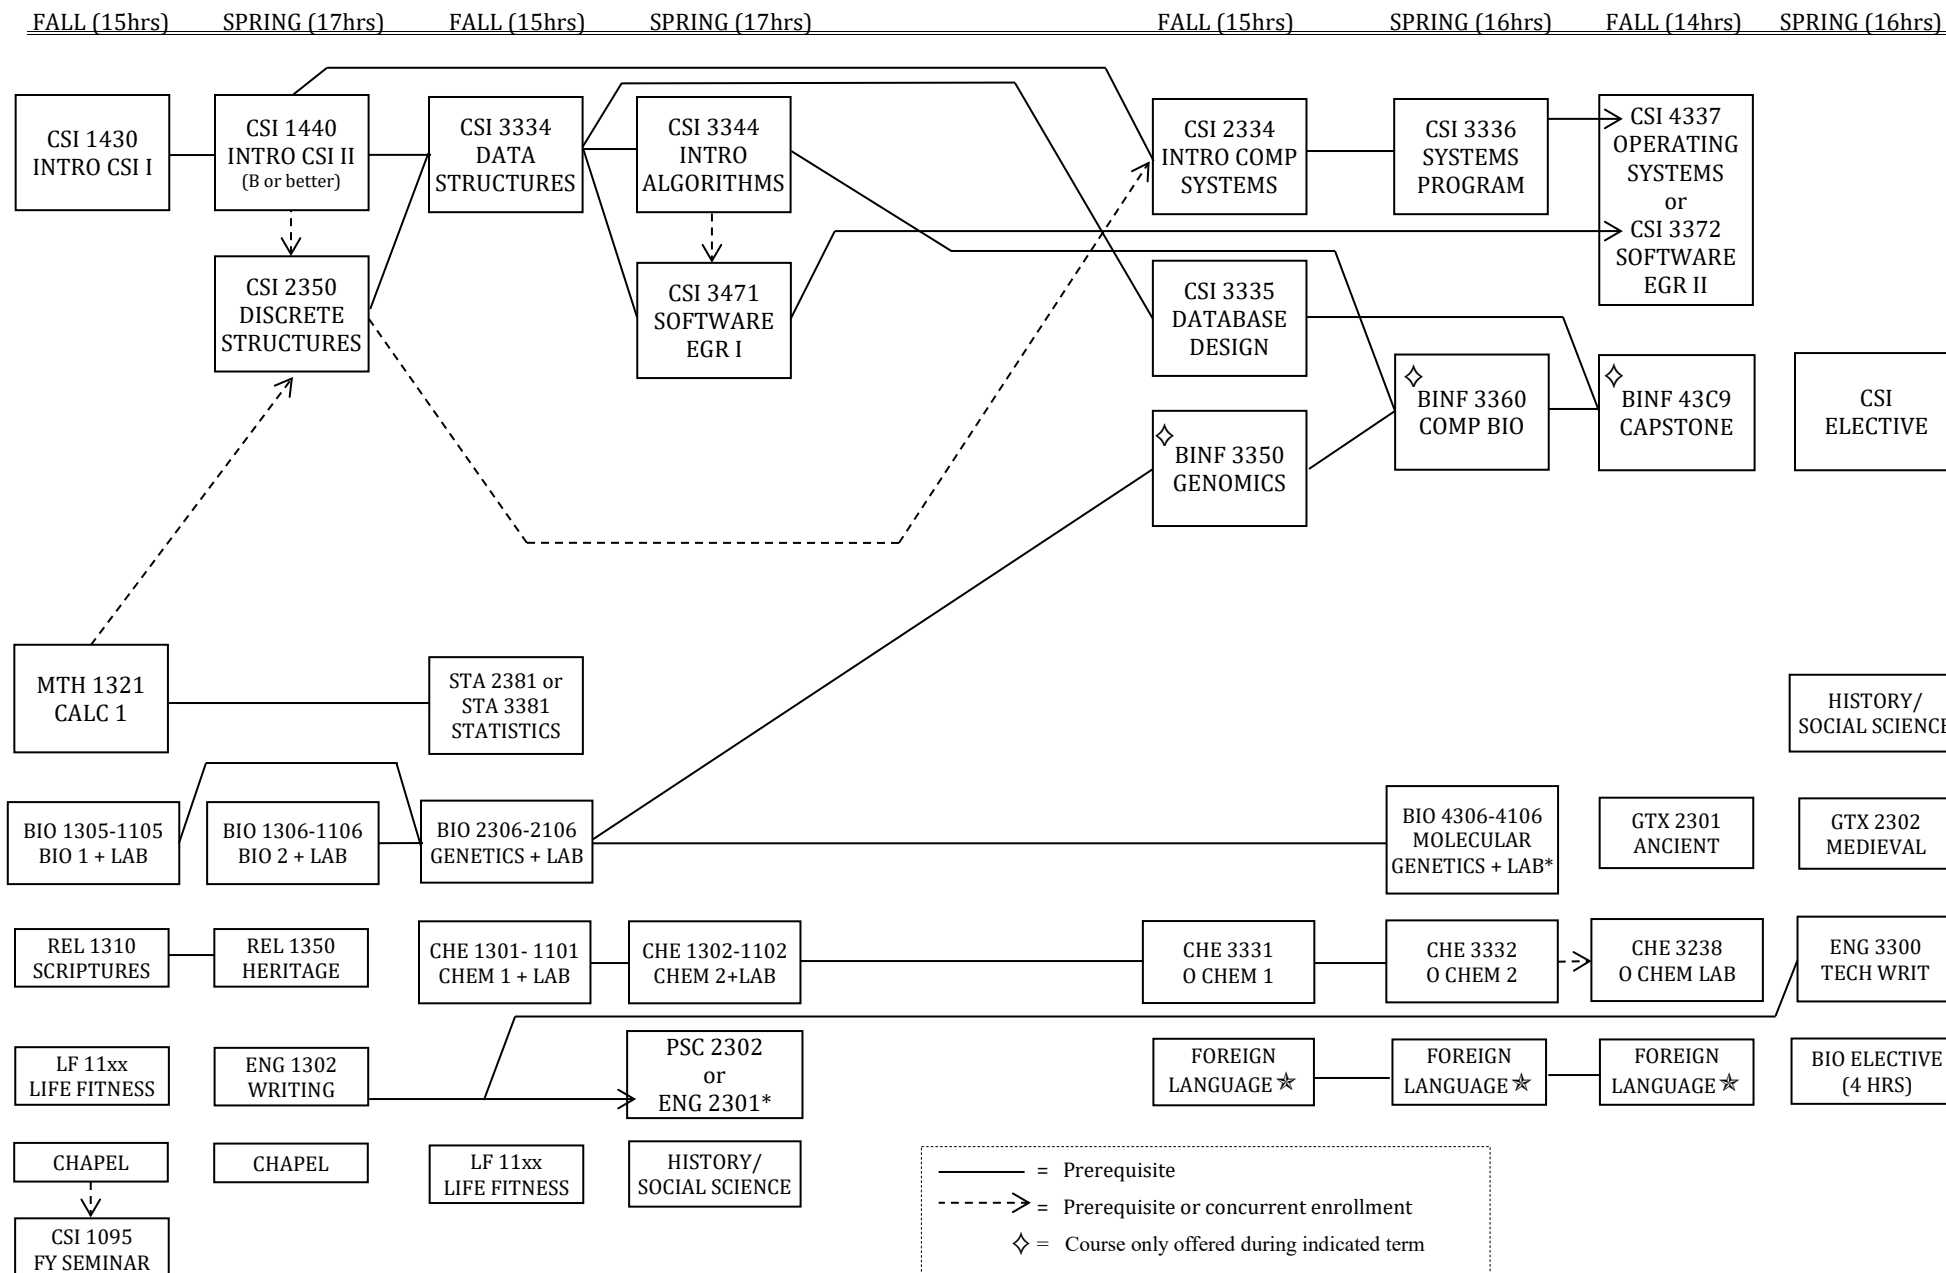

Bioinformatics (2019-2020)

★ Third-level proficiency required in a foreign language – one language through 2310 or equivalent

* Contact your academic advisor about receiving a prerequisite override.

NOTES: Must have 36 hours of advanced work ("3000"-“4000” courses) and a minimum of 124 hours. Must have a grade of C or better in all CSI and BIO hours counted toward the major. This flowchart is meant to be an advising tool. The BU Undergraduate Catalog serves as the student’s final authority on all degree requirements.

History/Social Science: Six hours from Anthropology, Economics, Geography, History, Philosophy, Political Science, Psychology, or Sociology

Biology Elective: Four hours from the following: BIO 3122, 3322, 3330, 4100, 4107, 4108, 4307, 4308, 4401