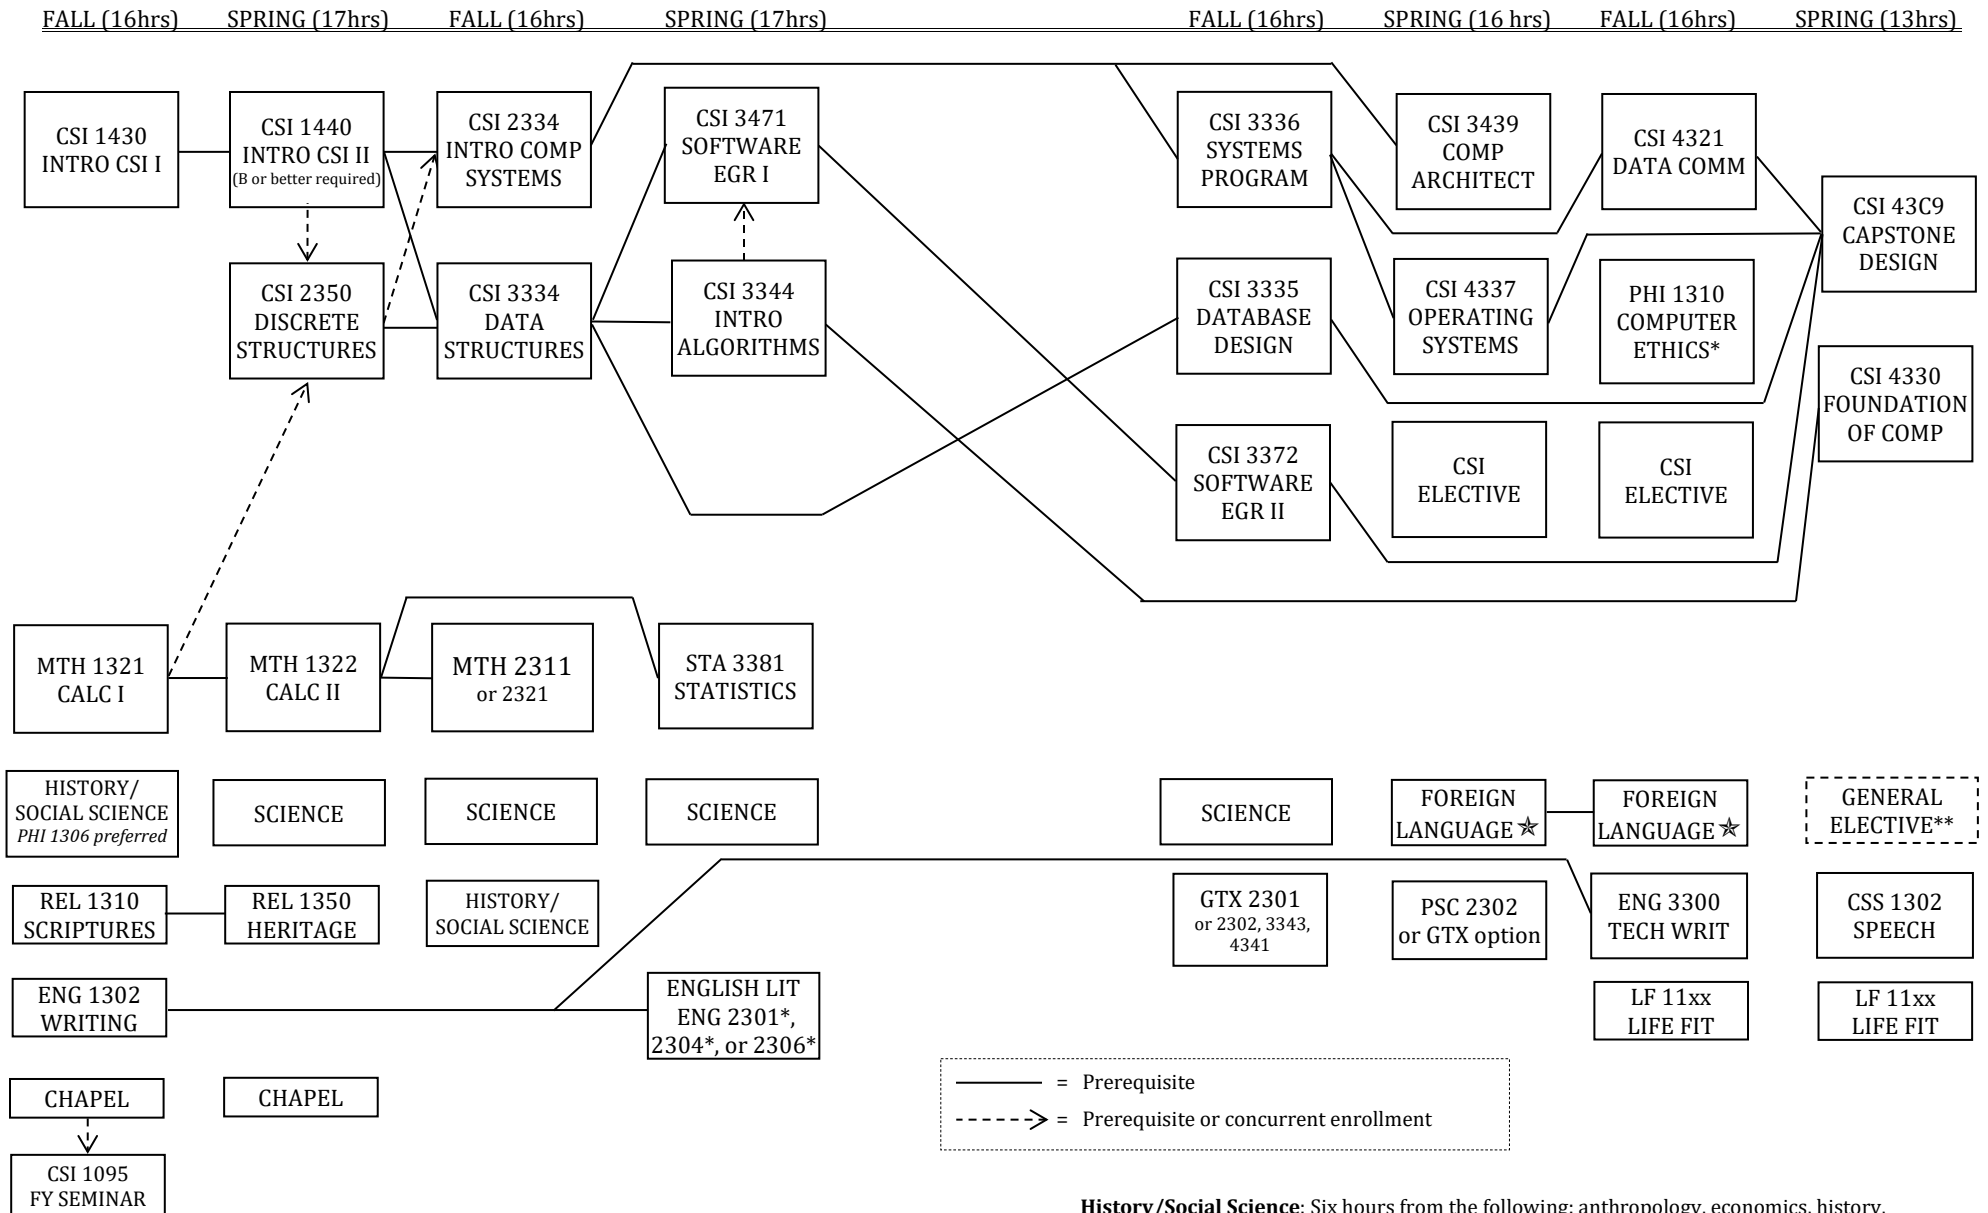

# COMPUTER SCIENCE – COMPUTER SCIENCE CONCENTRATION (2019-2020)

★ Need second-level proficiency in a foreign language – at least 1302 or 1412 must be achieved.

\* Contact your academic advisor about receiving a prerequisite override to register for this course.

\*\* If needed to reach graduation requirement of 124 total earned hours.

**NOTES:** Must have 36 hours of advanced work (“3000”-“4000” courses) and a minimum of 124 hours. Must have a grade of C or better in all CSI hours counted toward the major. The BU Undergraduate Catalog serves as the student’s final authority on all degree requirements.

**History/Social Science:** Six hours from the following: anthropology, economics, history, philosophy, political science (except 2302), psychology (except lab courses), sociology, or GEOG 1300

**Science:** One group from the following:

1. BIO 1305-1105 and 1306-1106
2. CHE 1301-1101 and 1302-1102
3. GEO 1405 and 1306-1106
4. PHY 1408 and 1409 OR PHY 1420 and 1430

AND six to eight additional hours from courses above or from courses which have one or more of the above as prerequisites.