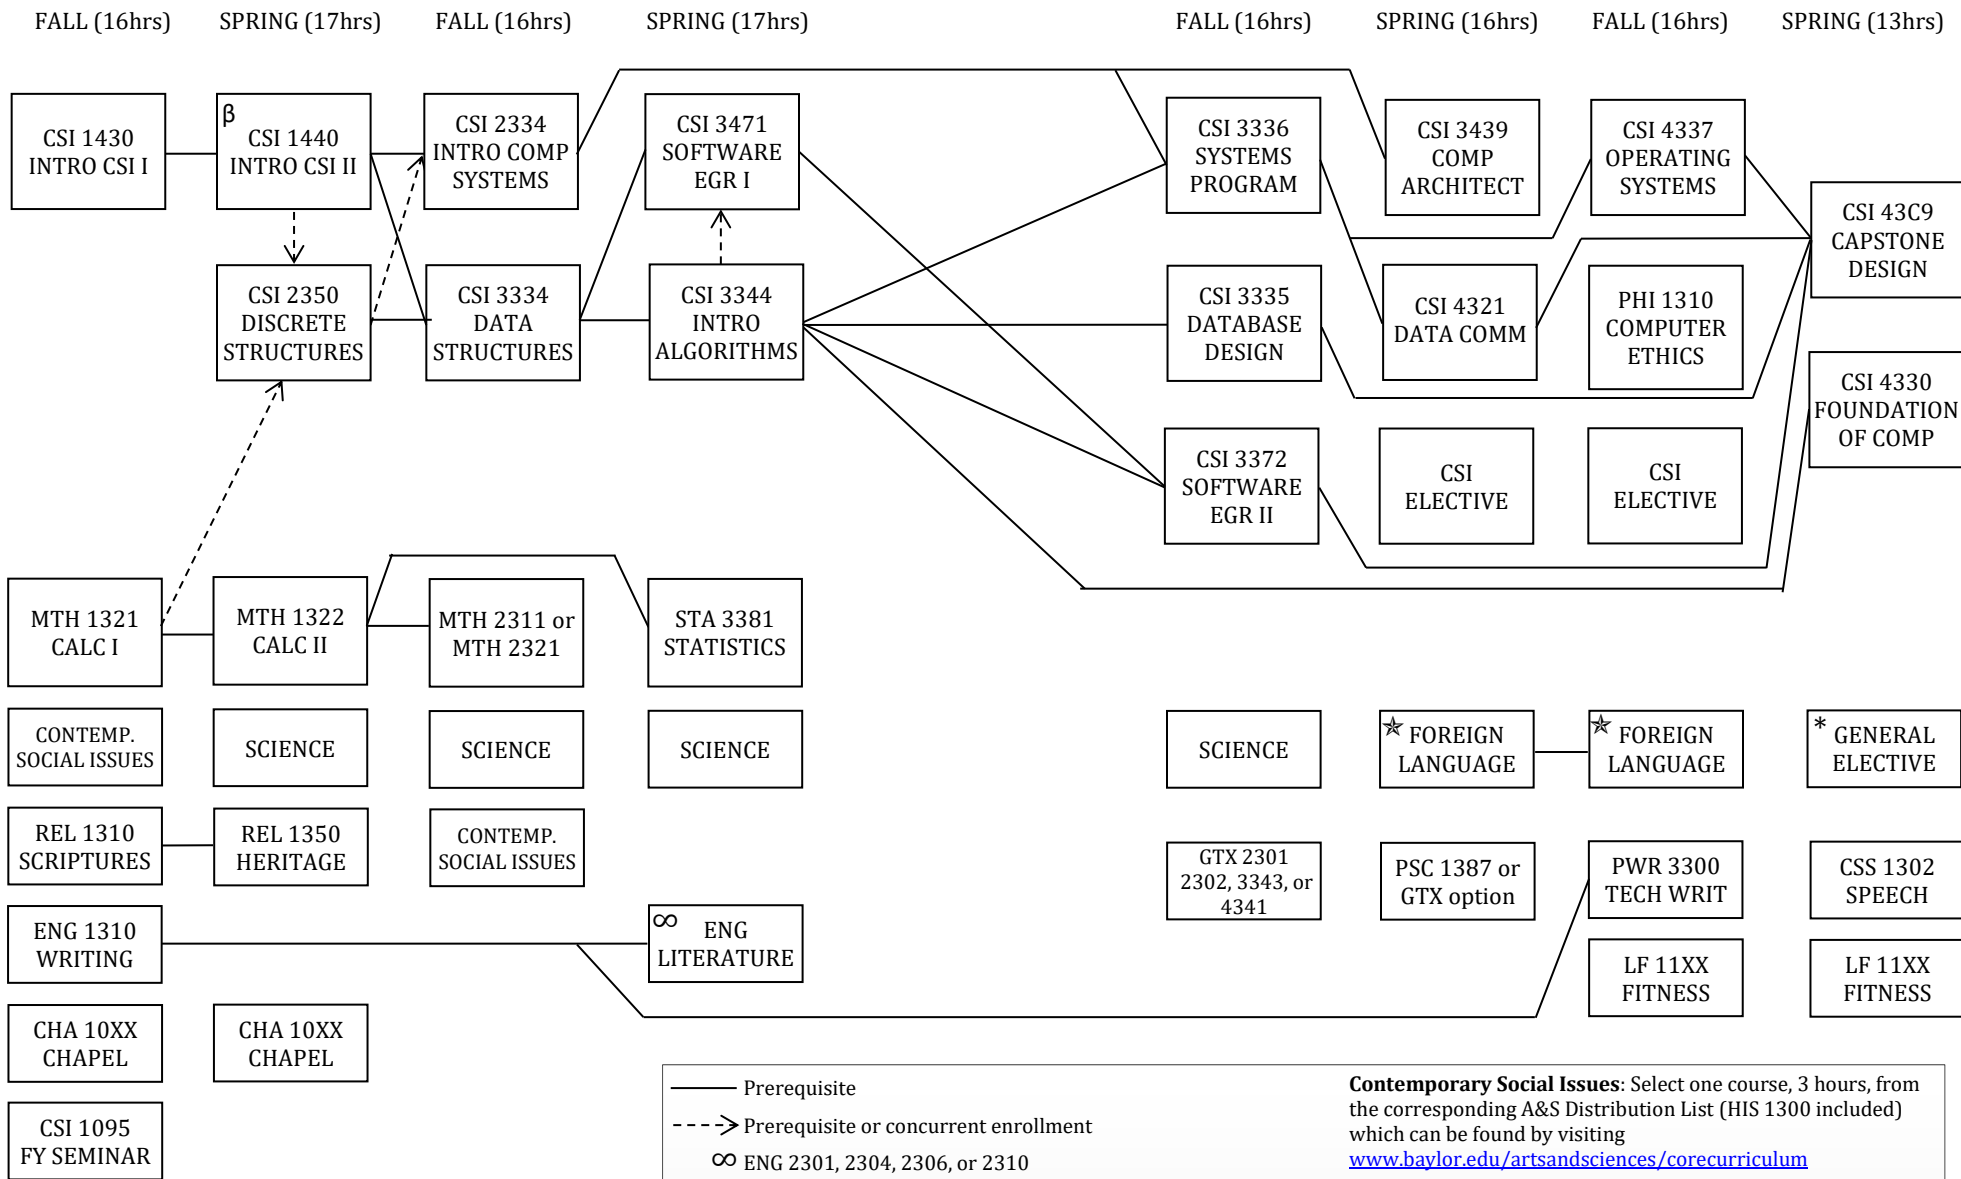

COMPUTER SCIENCE – COMPUTER SCIENCE CONCENTRATION (2020-2021)

NOTES: Must have 36 hours of advanced work (“3000”-“4000” courses) and a minimum of 124 hrs. Must have a grade of C or better in all CSI hours counted toward the major. This flowchart is meant to be an advising tool. The BU Undergraduate Catalog serves as the student’s final authority on all degree requirements.

- Prerequisite
- > Prerequisite or concurrent enrollment
- ∞ ENG 2301, 2304, 2306, or 2310
- β Must complete course with a grade of “B” or better
- ★ Second level proficiency (at least 1302 or 1412) must be achieved
- * If needed to reach graduation requirement of 124 total earned hours

Contemporary Social Issues: Select one course, 3 hours, from the corresponding A&S Distribution List (HIS 1300 included) which can be found by visiting www.baylor.edu/artsandsciences/corecurriculum

- Science:** One group from the following:
1. BIO 1305/1105 and 1306/1106
 2. CHE 1301/1101 and 1302/1102
 3. GEO 1405 and 1306/1106
 4. PHY 1408 and 1409 OR PHY 1420 and 1430

AND six to eight additional hours from courses above or from courses which have one or more of the above as prerequisites