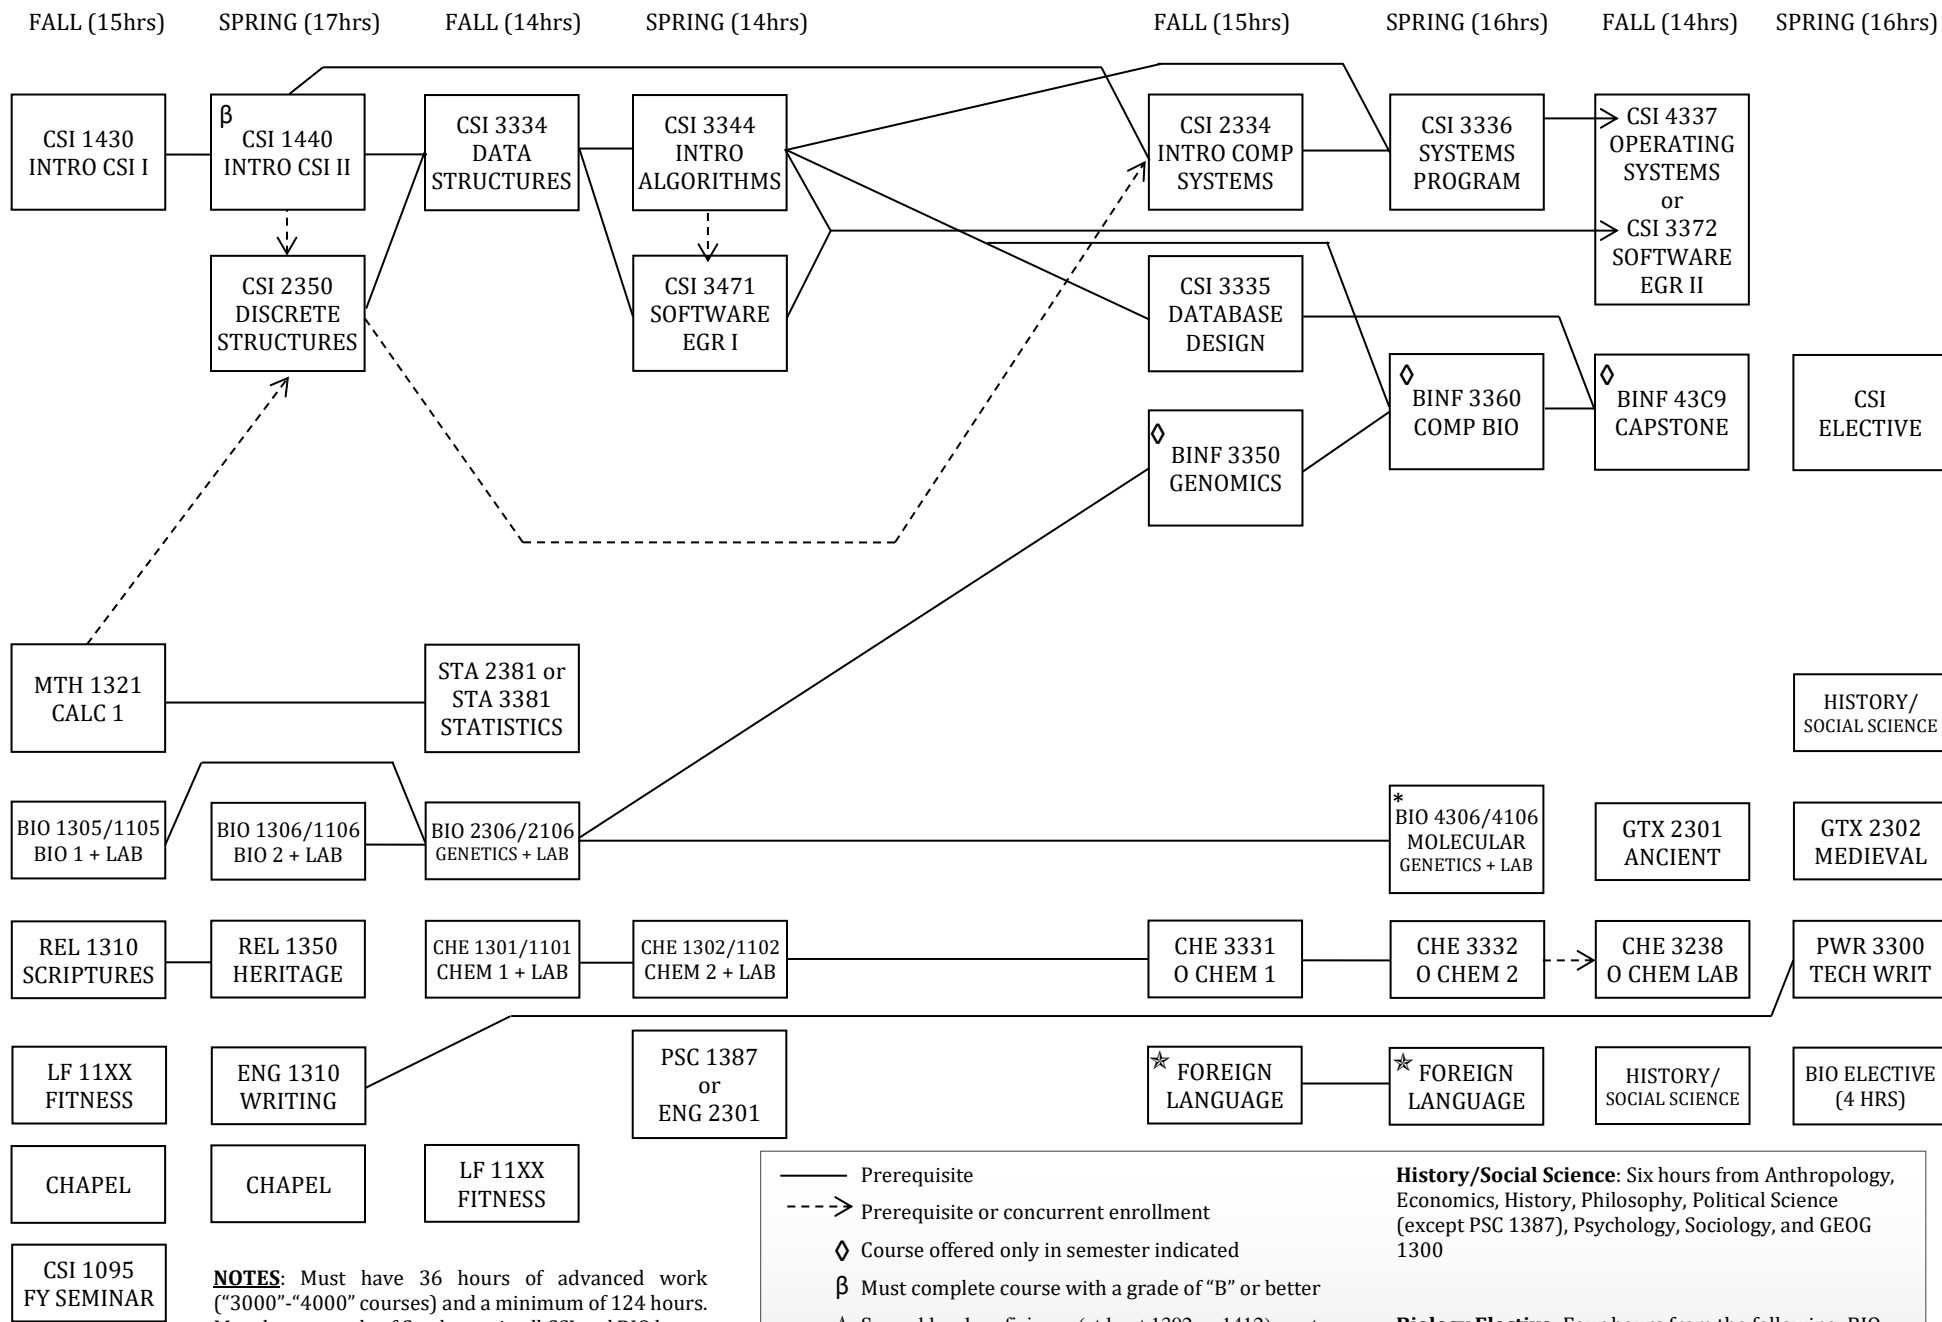

BACHELOR OF SCIENCE IN INFORMATICS – BIOINFORMATICS MAJOR (2021-2022)

NOTES: Must have 36 hours of advanced work ("3000"- "4000" courses) and a minimum of 124 hours. Must have a grade of C or better in all CSI and BIO hours counted toward the major. This flowchart is meant to be an advising tool. The BU Undergraduate Catalog serves as the student's final authority on all degree requirements.

History/Social Science: Six hours from Anthropology, Economics, History, Philosophy, Political Science (except PSC 1387), Psychology, Sociology, and GEOG 1300

Biology Elective: Four hours from the following: BIO 3122, 3322, 3330, 4100, 4107, 4108, 4307, 4308, 4401 or CHE 4341