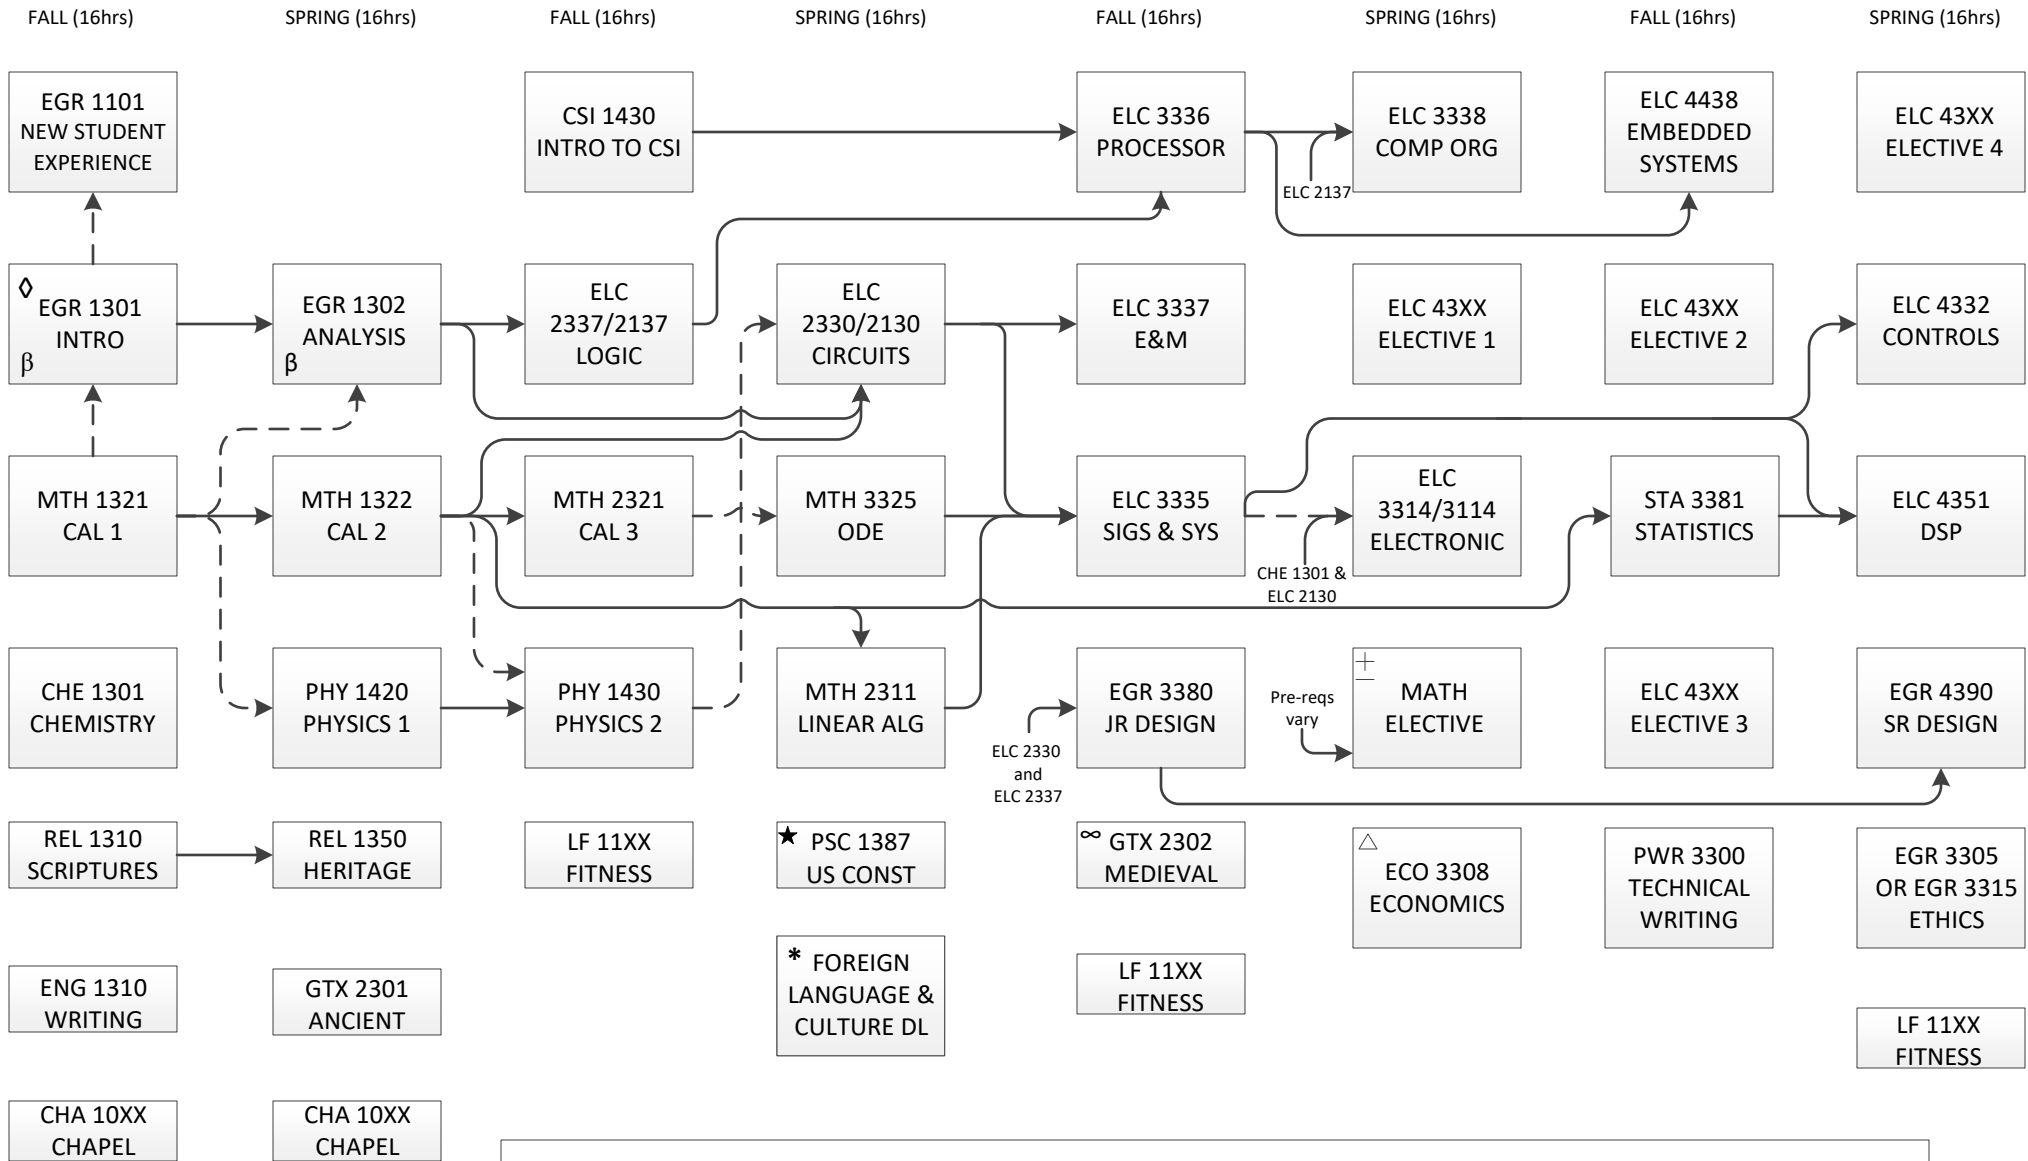

ELECTRICAL AND COMPUTER ENGINEERING MAJOR (2022-2023)

NOTES: This flowchart is meant to be an advising tool. The BU Undergraduate Catalog serves as the student's final authority on all degree requirements.

- ◊ Course offered only in semester indicated
- Prerequisite
- Prerequisite or concurrent enrollment
- β Must complete course with a grade of "B" or better to move into the degree-granting majors
- ∞ GTX 2302 or ENG 2301, 2304, 2306, 2310
- ★ PSC 1387 or option to take ENG 2301 instead, unless already substituted for GTX 2302
- ± One of MTH 3324, 3326, 3370, 4322, 4324, 4329; STA 4374
- △ EGR 2108 is approved to substitute for ECO 3308 if taken during the 2022-2023 academic year.
- * See Engineering Foreign Language & Culture Distribution List in Undergraduate Catalog