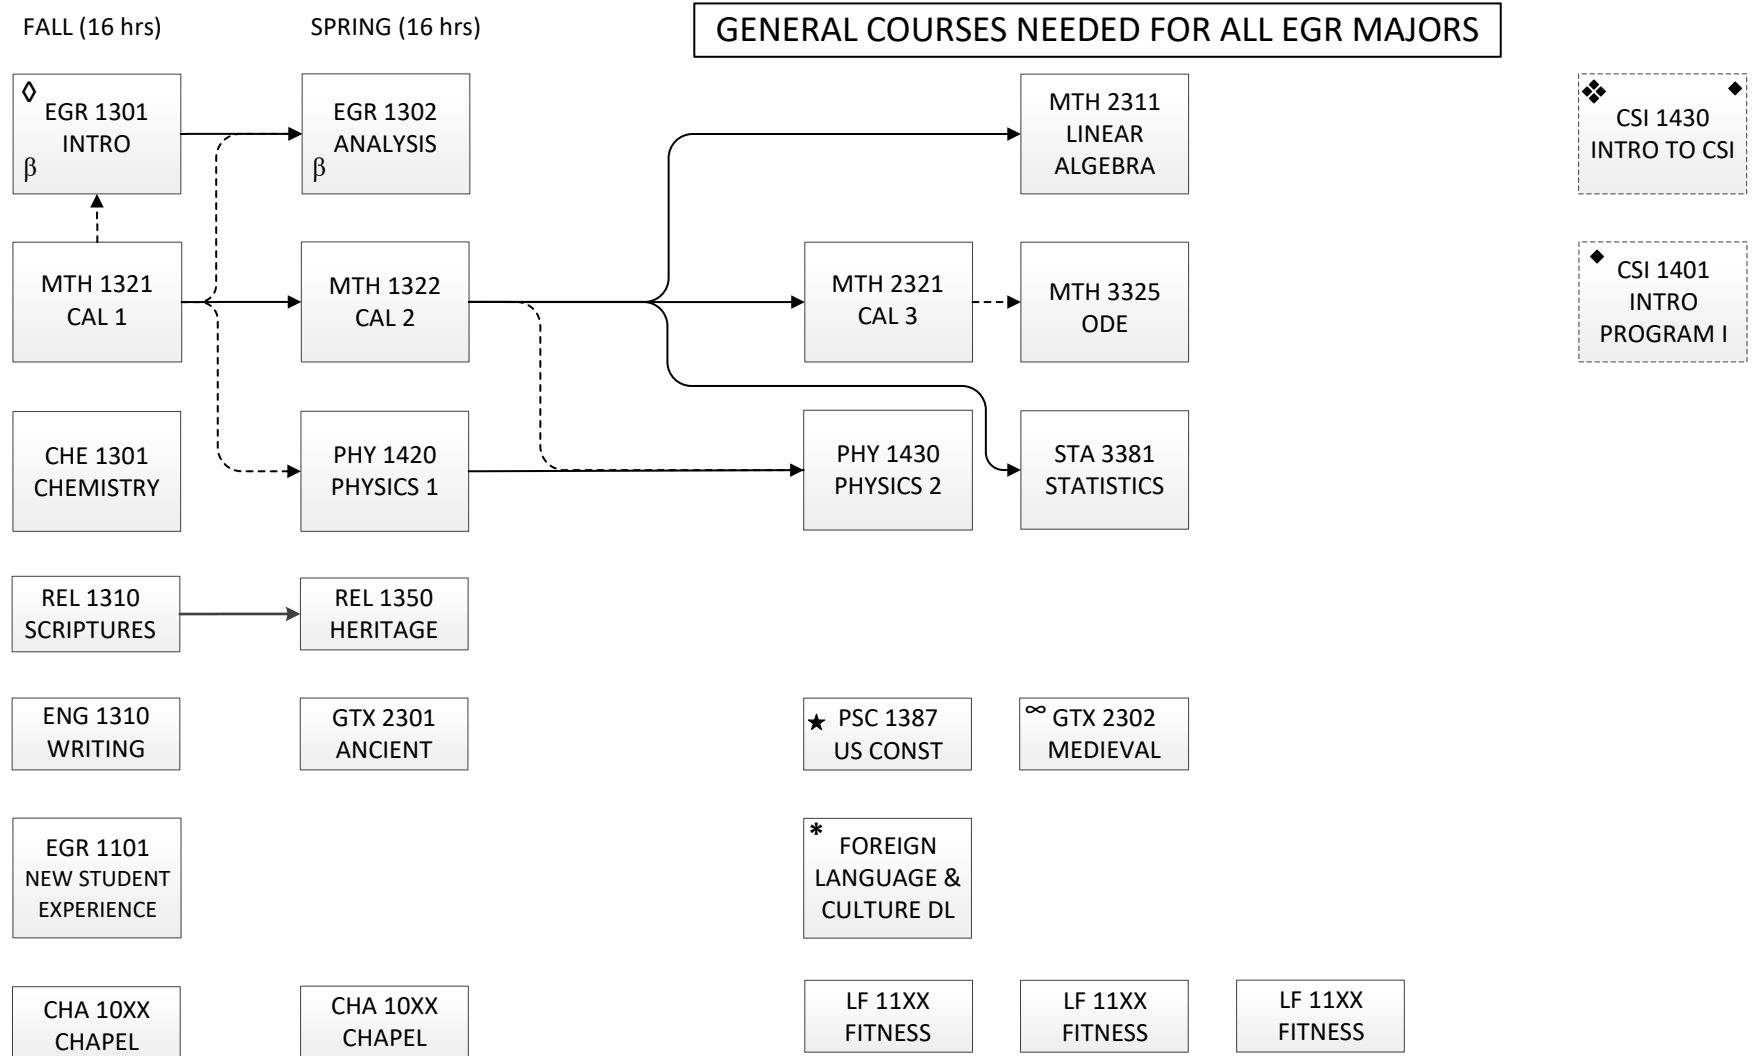

PRE-ENGINEERING MAJOR (2022-2023)

NOTES: This flowchart is meant to be an advising tool. The BU Undergraduate Catalog serves as the student's final authority on all degree requirements.

- Not required of all students
- \diamond Course offered only in semester indicated
- \rightarrow Prerequisite
- \dashrightarrow Prerequisite or concurrent enrollment
- β Must complete course with a grade of "B" or better to move into the degree-granting majors
- ∞ GTX 2302 or ENG 2301, 2304, 2306, 2310
- \star PSC 1387 or option to take ENG 2301 instead, unless already substituted for GTX 2302
- $*$ See Engineering Foreign Language & Culture Distribution List in Undergraduate Catalog
- \blacklozenge Required for ECE majors
- \blacklozenge Option for EGR majors