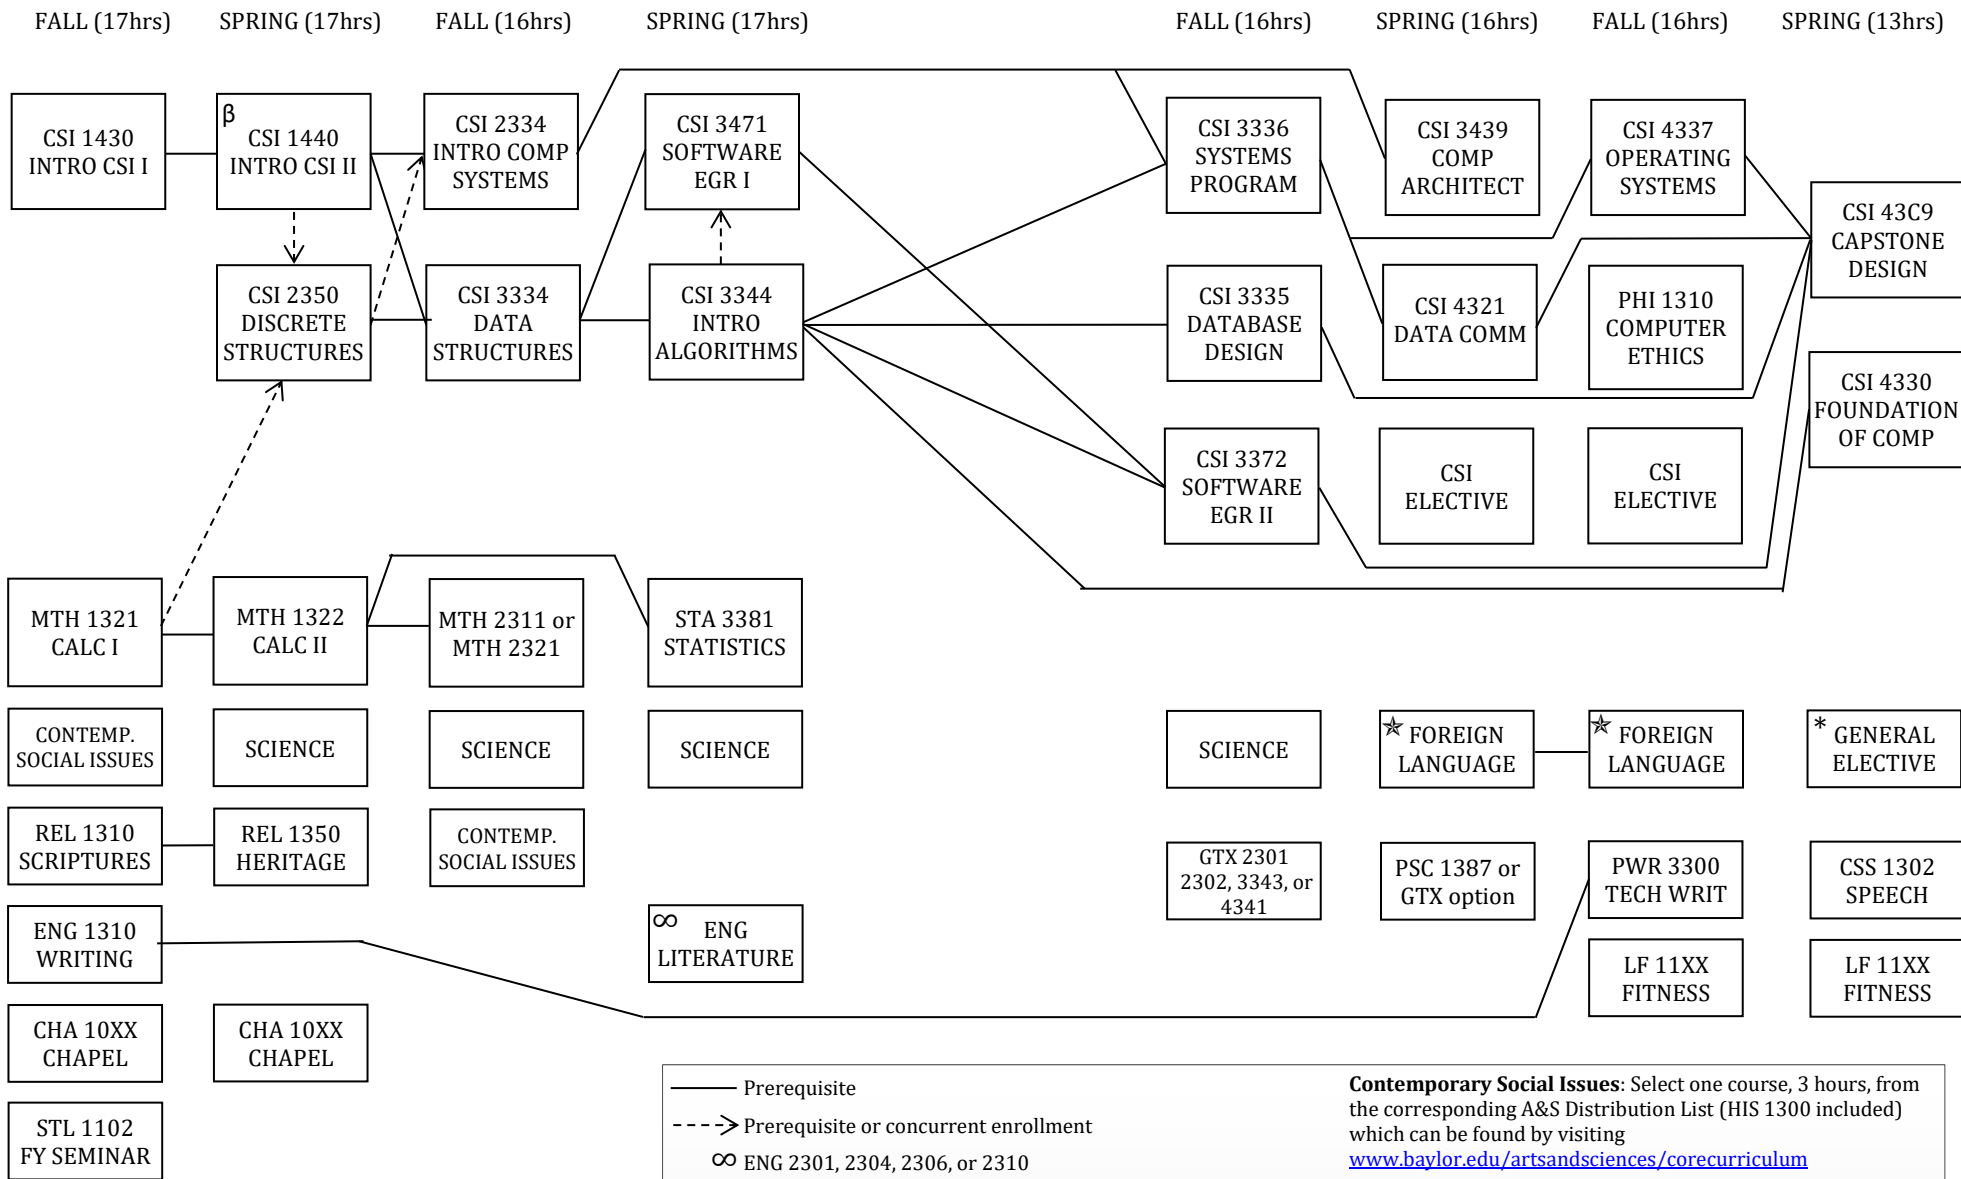

COMPUTER SCIENCE – COMPUTER SCIENCE CONCENTRATION (2022-2023)

NOTES: Must have 36 hours of advanced work (“3000”-“4000” courses) and a minimum of 124 hrs. Must have a grade of C or better in all CSI hours counted toward the major. This flowchart is meant to be an advising tool. The BU Undergraduate Catalog serves as the student’s final authority on all degree requirements.

- Prerequisite
- > Prerequisite or concurrent enrollment
- ∞ ENG 2301, 2304, 2306, or 2310
- β Must complete course with a grade of “B” or better
- ★ Second level proficiency (at least 1302 or 1412) must be achieved
- * If needed to reach graduation requirement of 124 total earned hours

Contemporary Social Issues: Select one course, 3 hours, from the corresponding A&S Distribution List (HIS 1300 included) which can be found by visiting www.baylor.edu/artsandsciences/corecurriculum

- Science:** One group from the following:
1. BIO 1305/1105 and 1306/1106
 2. CHE 1301/1101 and 1302/1102
 3. GEO 1405 and 1306/1106
 4. PHY 1408 and 1409 OR PHY 1420 and 1430

AND six to eight additional hours from courses above or from courses which have one or more of the above as prerequisites