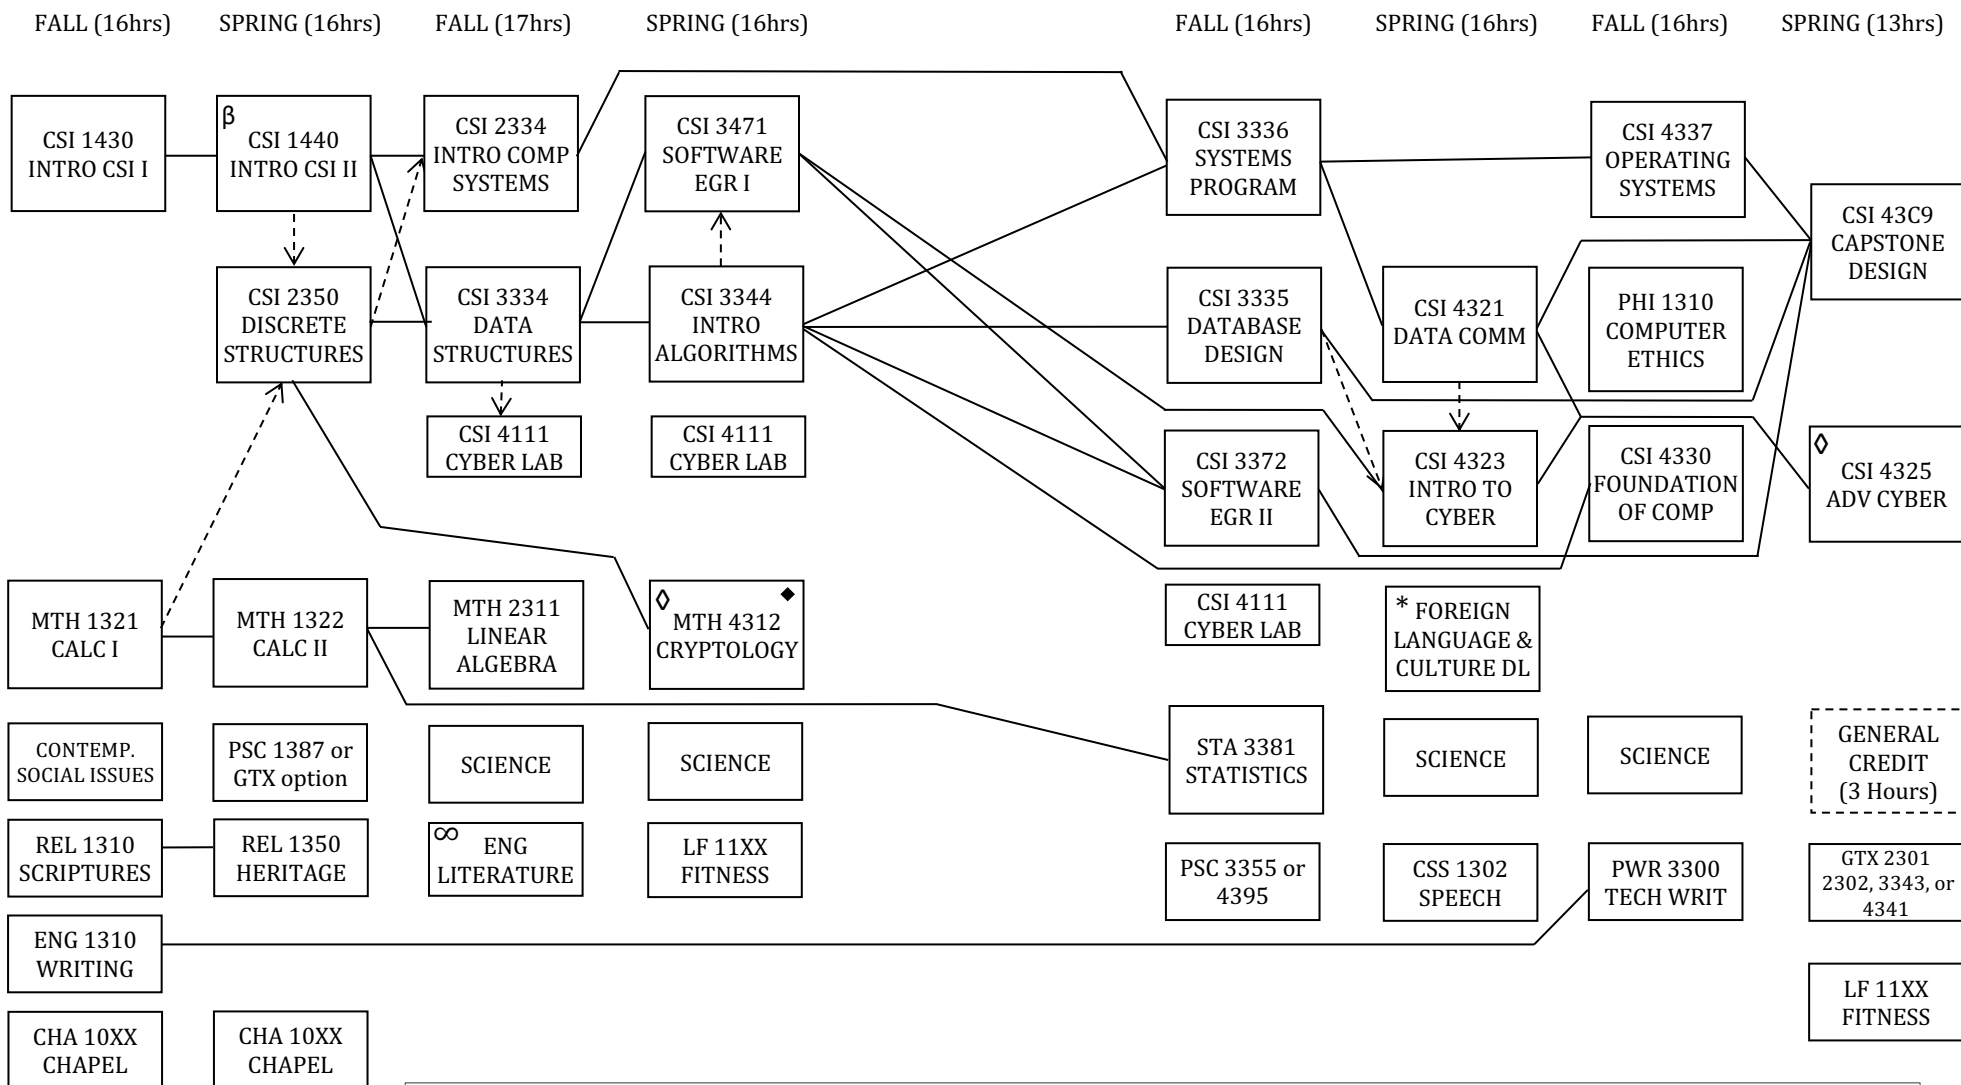

# COMPUTER SCIENCE – CYBERSECURITY CONCENTRATION (2023-2024)

**NOTES:** Must have 36 hours of advanced work ("3000"- "4000" courses) and a minimum of 124 hrs. Must have a grade of C or better in all CSI hours counted toward the major. This flowchart is meant to be an advising tool. The [BU Undergraduate Catalog](#) serves as the student's final authority on all degree requirements.

— Prerequisite  
 - - - > Prerequisite or concurrent enrollment  
 ∞ ENG 2301, 2304, 2306, or 2310  
 β Must complete course with a grade of "B" or better  
 ◇ Course offered only in semester indicated  
 \* [See the Foreign Language and Culture Distribution List for ECS in the Undergraduate Catalog](#)  
 [ - - - ] If needed to reach the graduation requirement of 124 total earned hours  
 ◆ Content from MTH 2311 is used heavily in MTH 4312. It is recommended that MTH 2311 be completed before MTH 4312.

**Contemporary Social Issues:** Select one course, 3 hours, from the corresponding A&S Distribution List (HIS 1300 included) which can be found by visiting <https://corecurriculum.artsandsciences.baylor.edu/core-requirements/distribution-lists>

**Science:** One group from the following:  
 1. BIO 1305/1105 and 1306/1106  
 2. CHE 1301/1101 and 1302/1102  
 3. GEO 1405 and 1306/1106  
 4. PHY 1408 and 1409 OR PHY 1420 and 1430

AND six to eight additional hours from courses above or from courses which have one or more of the above as prerequisites