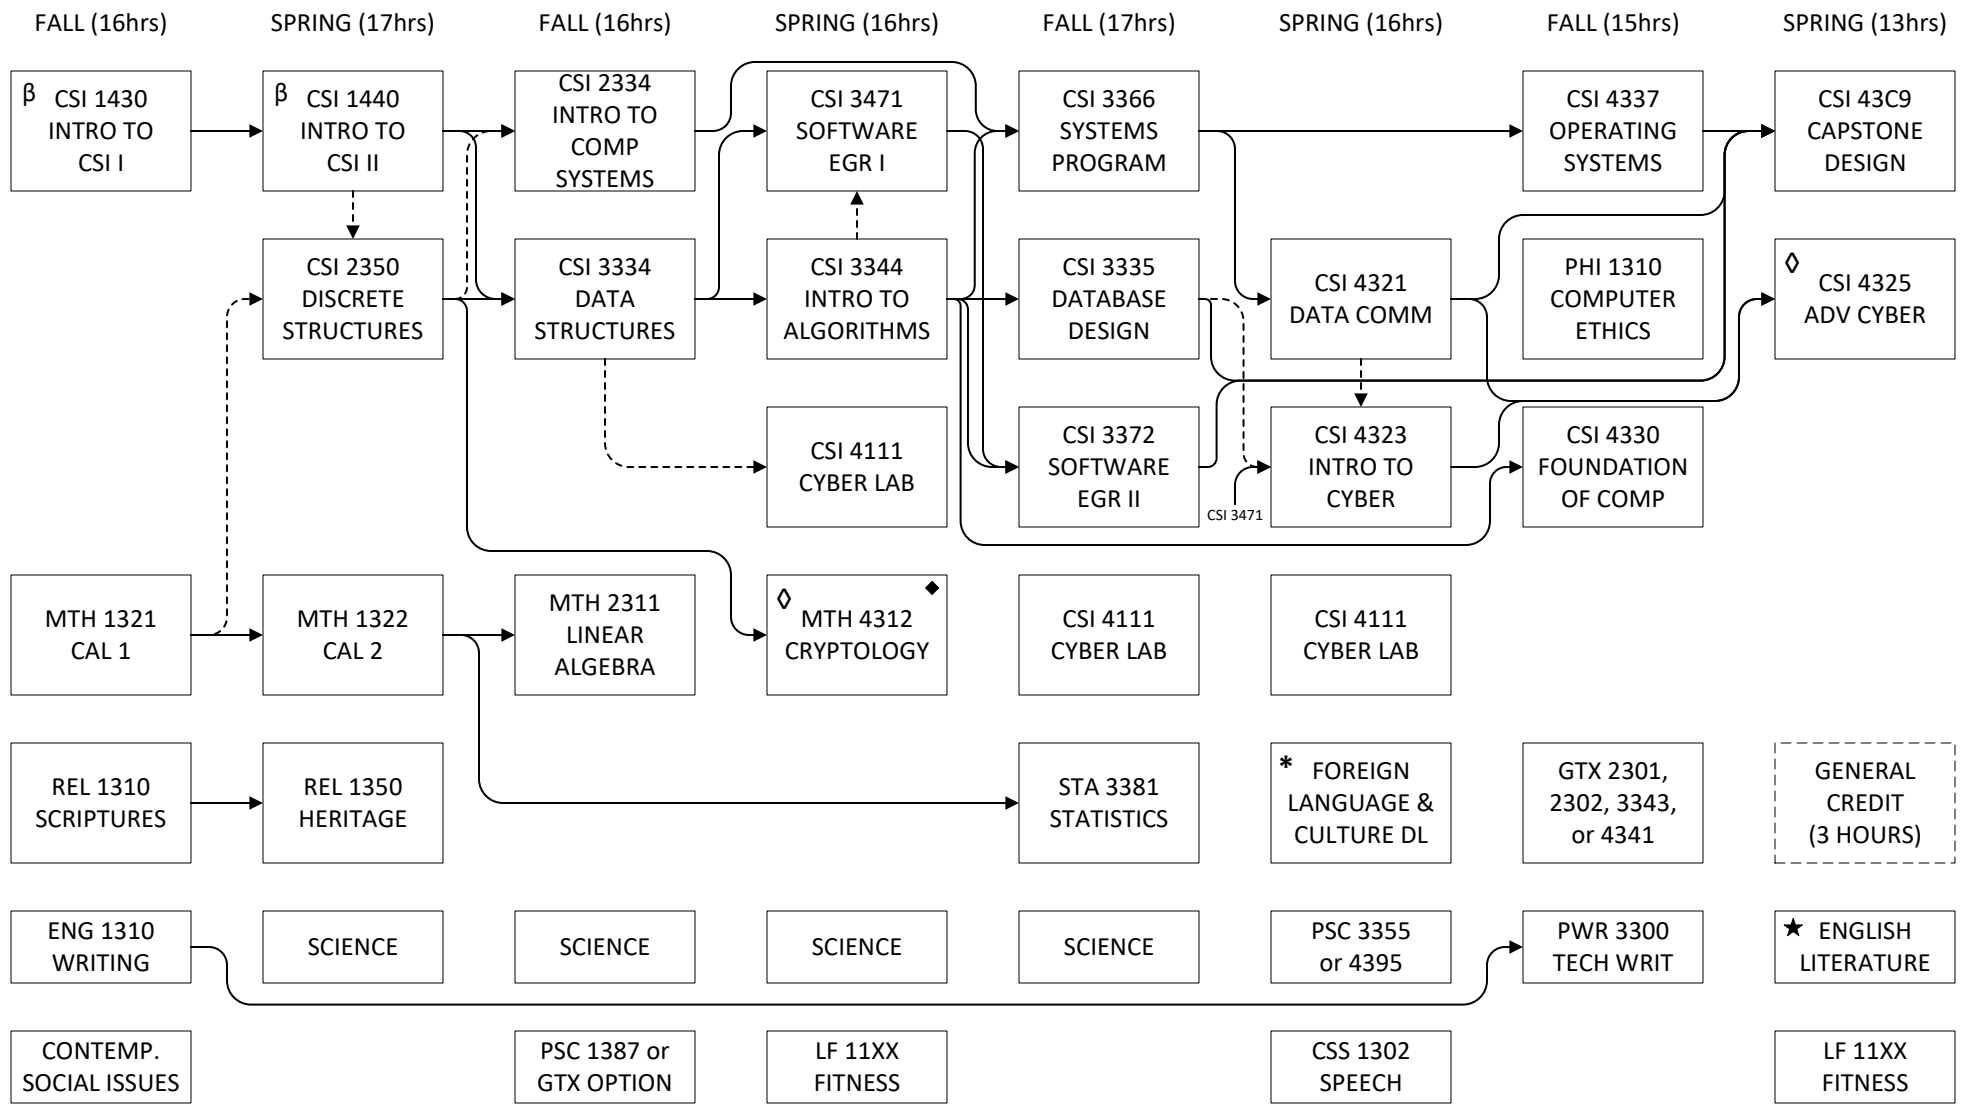

COMPUTER SCIENCE MAJOR (Cybersecurity Concentration) (2024-2025)

NOTES: This flowchart is meant to be an advising tool. The [Baylor Undergraduate Catalog](#) is the student's final authority on all degree requirements. A 'C' or better must be earned in all courses in your major, as well as any math prerequisites for major courses.

→ Prerequisite
 --- Prerequisite or concurrent enrollment
 β Must complete course with a grade of "B" or better

Contemporary Social Issues:
 Select one course, 3 hours, from the [corresponding A&S Distribution List](#) (HIS 1300 included)

Science:
 One group from the following:
 1. BIO 1305/1105 and 1306/1106
 2. CHE 1301/1101 and 1302/1102
 3. GEO 1405 and 1306/1106
 4. PHY 1408 and 1409 OR PHY 1420 and 1430
 AND six to eight additional hours from courses above or from courses that have one or more of the above as prerequisites

◇ Course offered only in semester indicated

◆ Content from MTH 2311 is used heavily in MTH 4312. It is recommended that MTH 2311 be completed before MTH 4312.

* [See the Foreign Language & Culture Distribution List for ECS in the Undergraduate Catalog](#)