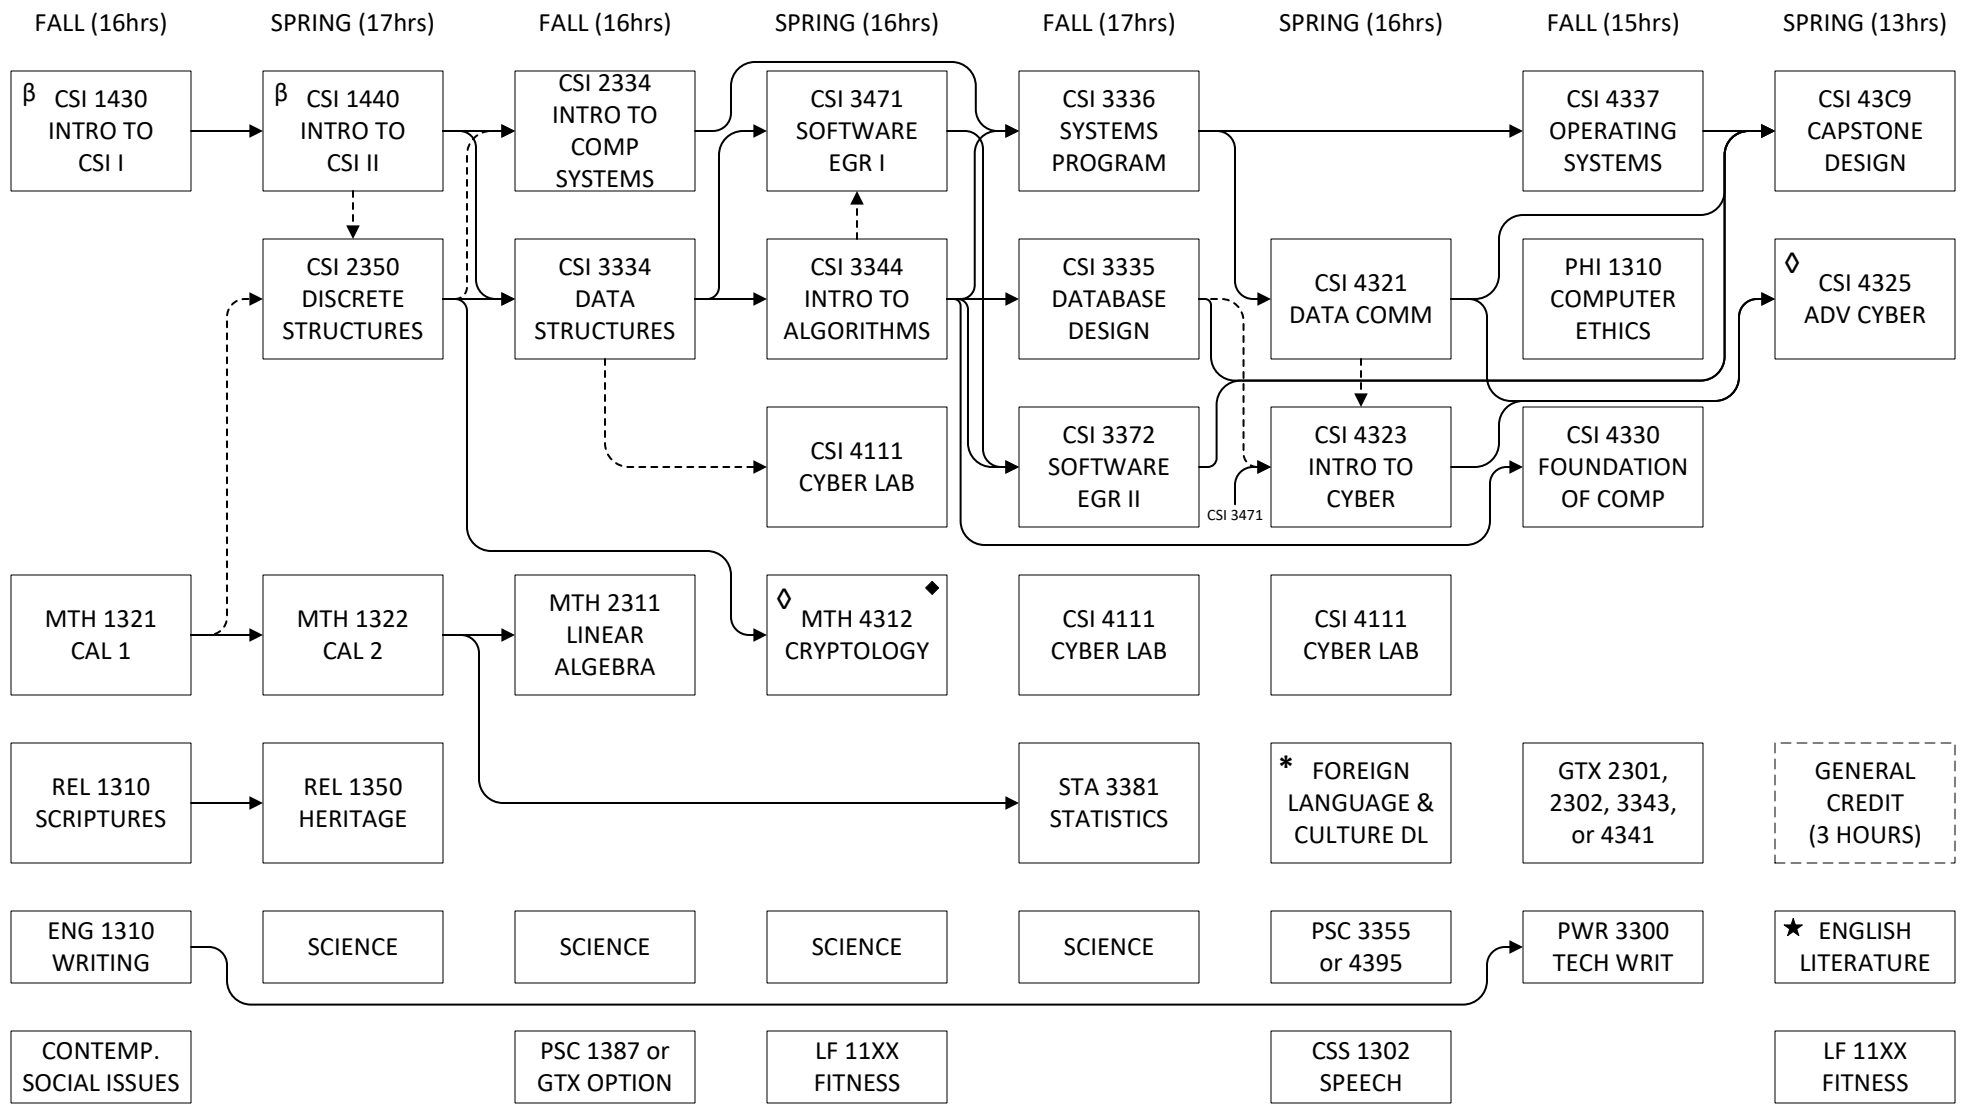

# COMPUTER SCIENCE MAJOR (Cybersecurity Concentration) (2024-2025)

**NOTES:** This flowchart is meant to be an advising tool. The [Baylor Undergraduate Catalog](#) is the student's final authority on all degree requirements. A 'C' or better must be earned in all courses in your major, as well as any math prerequisites for major courses.

→ Prerequisite  
 - - - Prerequisite or concurrent enrollment  
 β Must complete course with a grade of "B" or better

**Contemporary Social Issues:**  
 Select one course, 3 hours, from the [corresponding A&S Distribution List](#) (HIS 1300 included)

**Science:**  
 One group from the following:  
 1. BIO 1305/1105 and 1306/1106  
 2. CHE 1301/1101 and 1302/1102  
 3. GEO 1405 and 1306/1106  
 4. PHY 1408 and 1409 OR PHY 1420 and 1430  
 AND six to eight additional hours from courses above or from courses that have one or more of the above as prerequisites

◇ Course offered only in semester indicated

♦ Content from MTH 2311 is used heavily in MTH 4312. It is recommended that MTH 2311 be completed before MTH 4312.

\* [See the Foreign Language & Culture Distribution List for ECS in the Undergraduate Catalog](#)