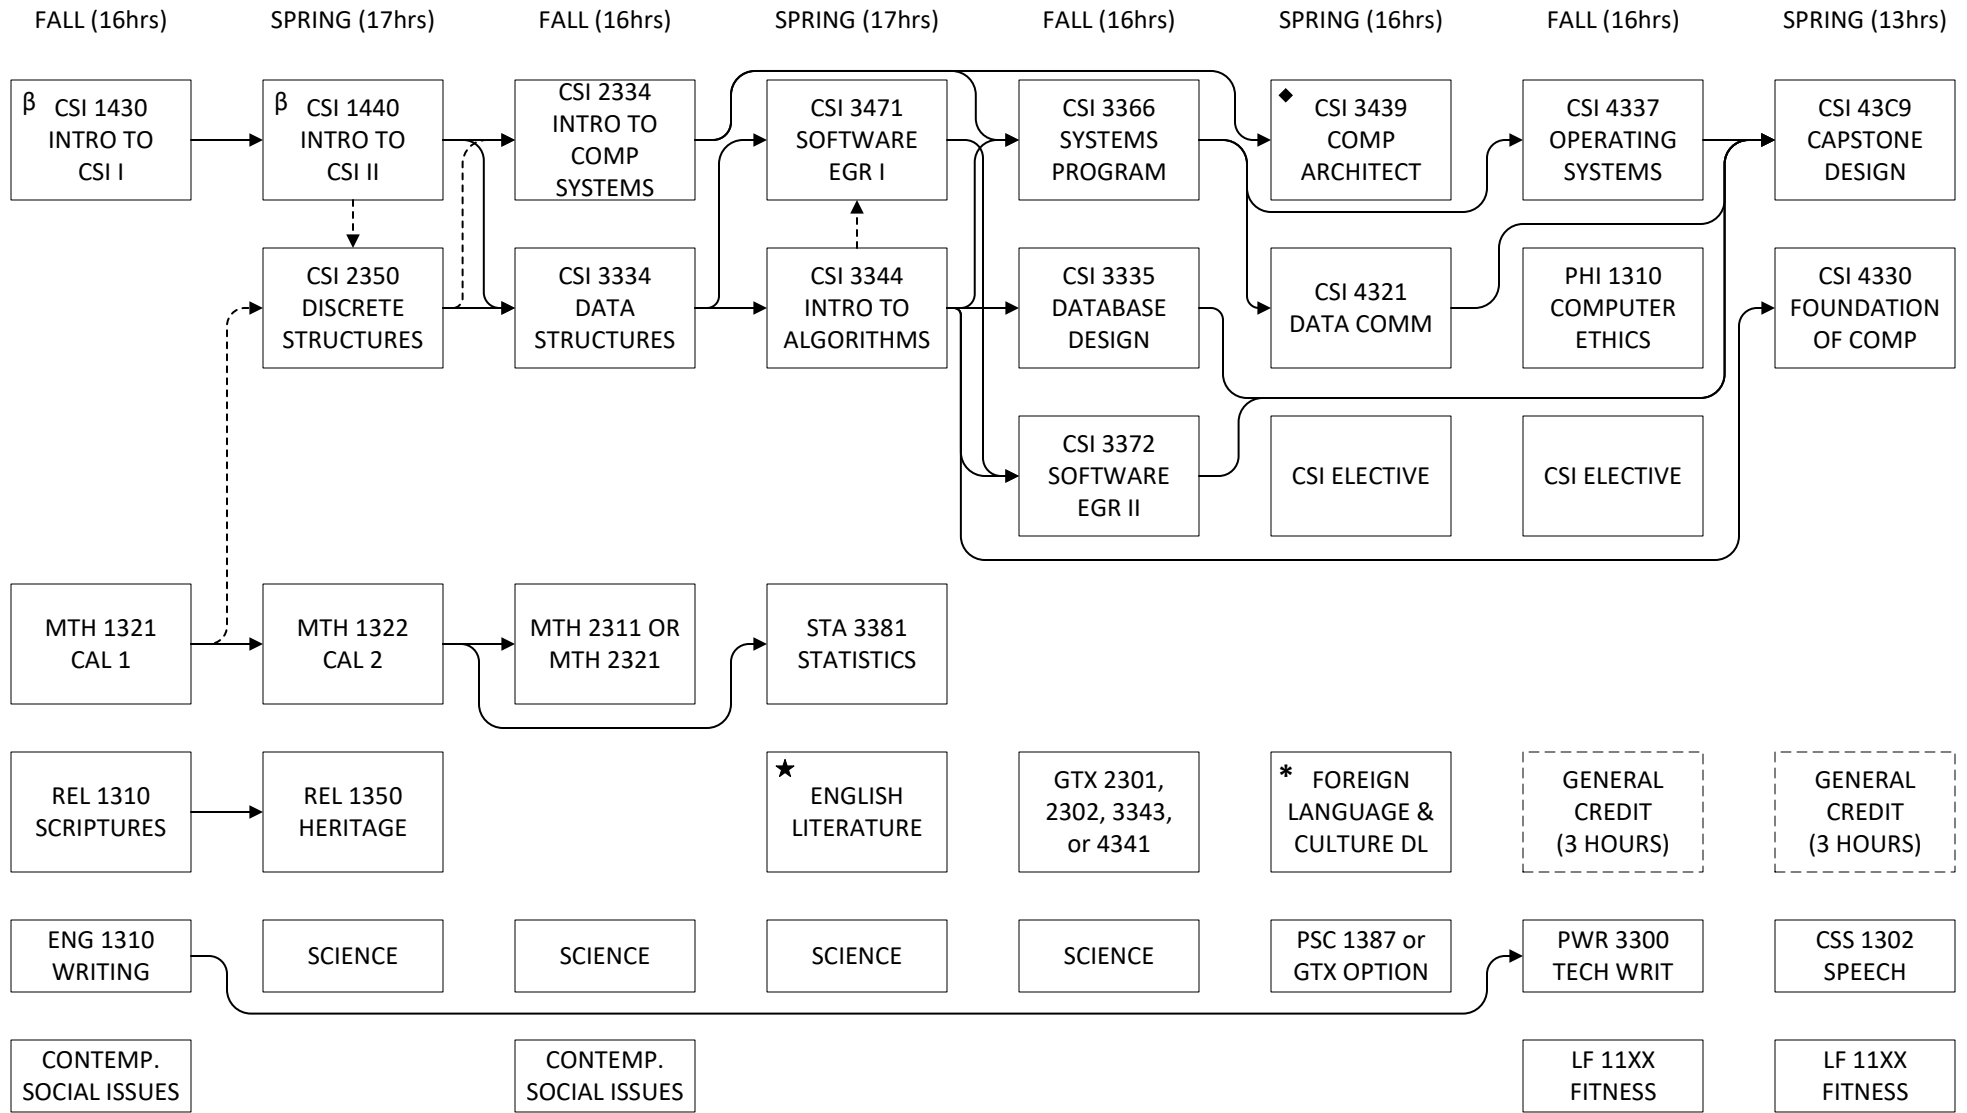

COMPUTER SCIENCE MAJOR (CS Concentration) (2024-2025)

NOTES: This flowchart is meant to be an advising tool. The [Baylor Undergraduate Catalog](#) is the student's final authority on all degree requirements. A 'C' or better must be earned in all courses in your major, as well as any math prerequisites for major courses.

- Prerequisite
- > Prerequisite or concurrent enrollment
- β Must complete course with a grade of "B" or better
- Contemporary Social Issues:** Select one course, 3 hours, from the [corresponding A&S Distribution List](#) (HIS 1300 included)
- ★ ENG 2301, 2304, 2306, or 2310

Science:
One group from the following:

- BIO 1305/1105 and 1306/1106
- CHE 1301/1101 and 1302/1102
- GEO 1405 and 1306/1106
- PHY 1408 and 1409 OR PHY 1420 and 1430

AND six to eight additional hours from courses above or from courses that have one or more of the above as prerequisites