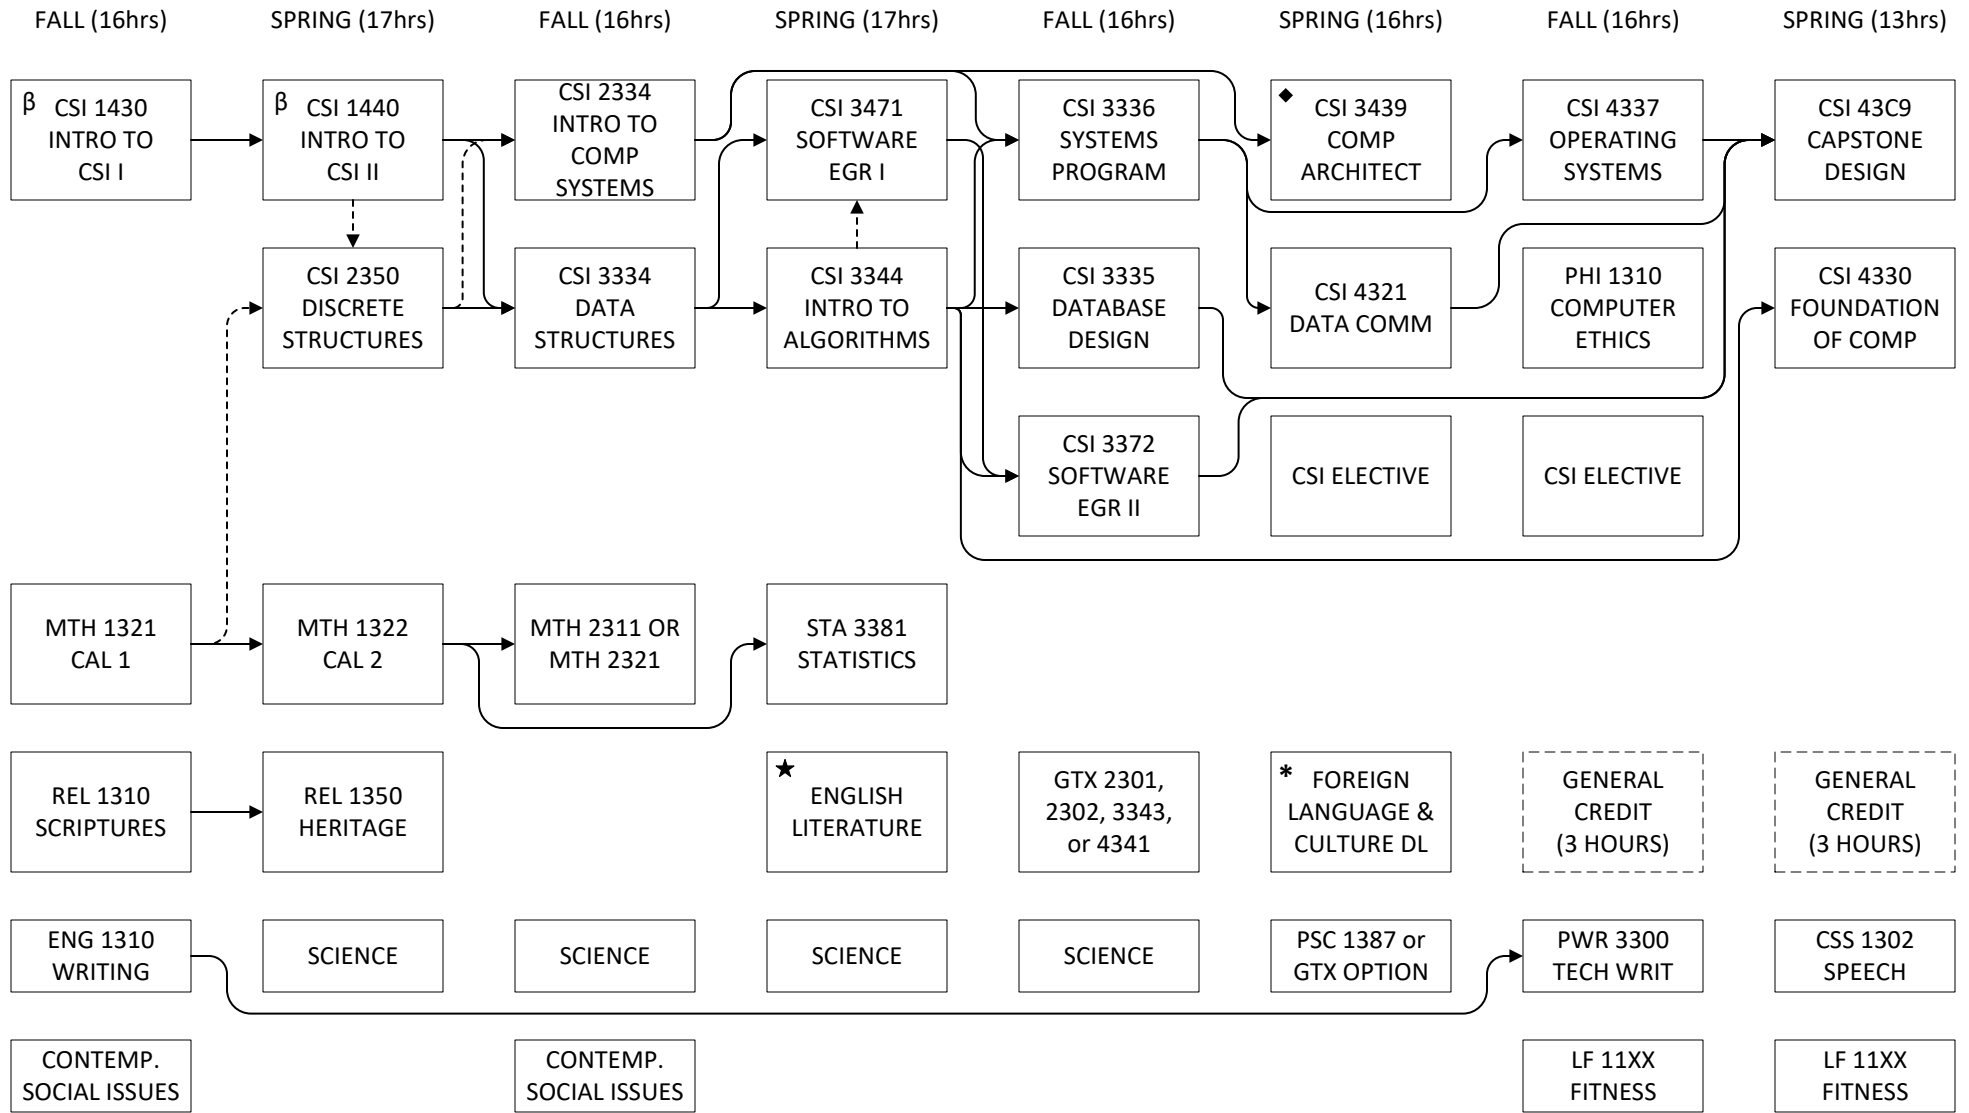

COMPUTER SCIENCE MAJOR (CS Concentration) (2024-2025)

NOTES: This flowchart is meant to be an advising tool. The [Baylor Undergraduate Catalog](#) is the student's final authority on all degree requirements. A 'C' or better must be earned in all courses in your major, as well as any math prerequisites for major courses.

- Prerequisite
- > Prerequisite or concurrent enrollment
- β Must complete course with a grade of "B" or better
- Contemporary Social Issues:** Select one course, 3 hours, from the [corresponding A&S Distribution List](#) (HIS 1300 included)
- ★ ENG 2301, 2304, 2306, or 2310

Science:
One group from the following:

- BIO 1305/1105 and 1306/1106
- CHE 1301/1101 and 1302/1102
- GEO 1405 and 1306/1106
- PHY 1408 and 1409 OR PHY 1420 and 1430

AND six to eight additional hours from courses above or from courses that have one or more of the above as prerequisites