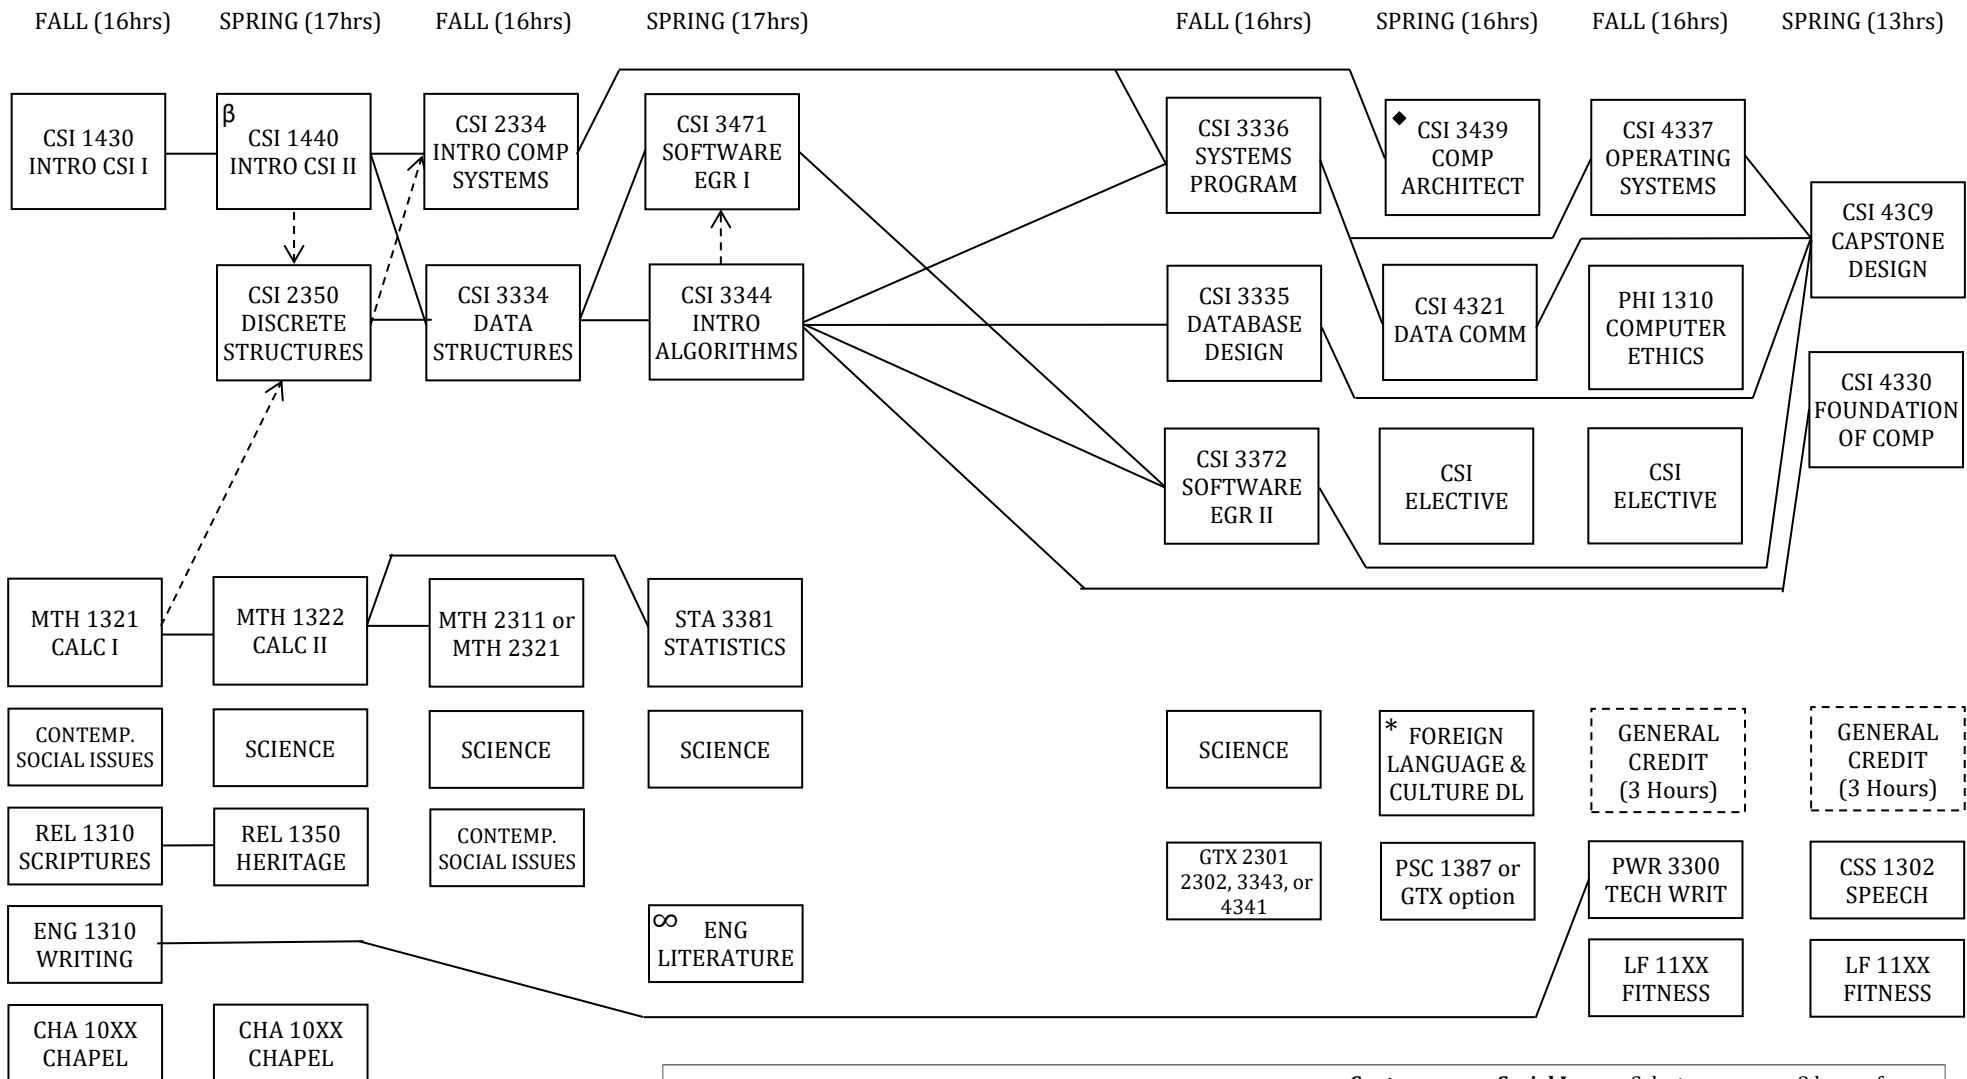

# COMPUTER SCIENCE – COMPUTER SCIENCE CONCENTRATION (2023-2024)

**NOTES:** Must have 36 hours of advanced work (“3000”-“4000” courses) and a minimum of 124 hrs. Must have a grade of C or better in all CSI hours counted toward the major. This flowchart is meant to be an advising tool. The [BU Undergraduate Catalog](#) serves as the student’s final authority on all degree requirements.

— Prerequisite  
 - - - > Prerequisite or concurrent enrollment  
 ∞ ENG 2301, 2304, 2306, or 2310  
<sup>β</sup> Must complete course with a grade of “B” or better  
 \* [See the Foreign Language and Culture Distribution List for ECS in the Undergraduate Catalog](#)  
 [ - - - ] If needed to reach the graduation requirement of 124 total earned hours  
 ◆ ELC 2337 and CSI 4323 are approved substitutions for CSI 3439

**Contemporary Social Issues:** Select one course, 3 hours, from the corresponding A&S Distribution List (HIS 1300 included) which can be found by visiting <https://corecurriculum.artsandsciences.baylor.edu/core-requirements/distribution-lists>

**Science:** One group from the following:  
 1. BIO 1305/1105 and 1306/1106  
 2. CHE 1301/1101 and 1302/1102  
 3. GEO 1405 and 1306/1106  
 4. PHY 1408 and 1409 OR PHY 1420 and 1430

AND six to eight additional hours from courses above or from