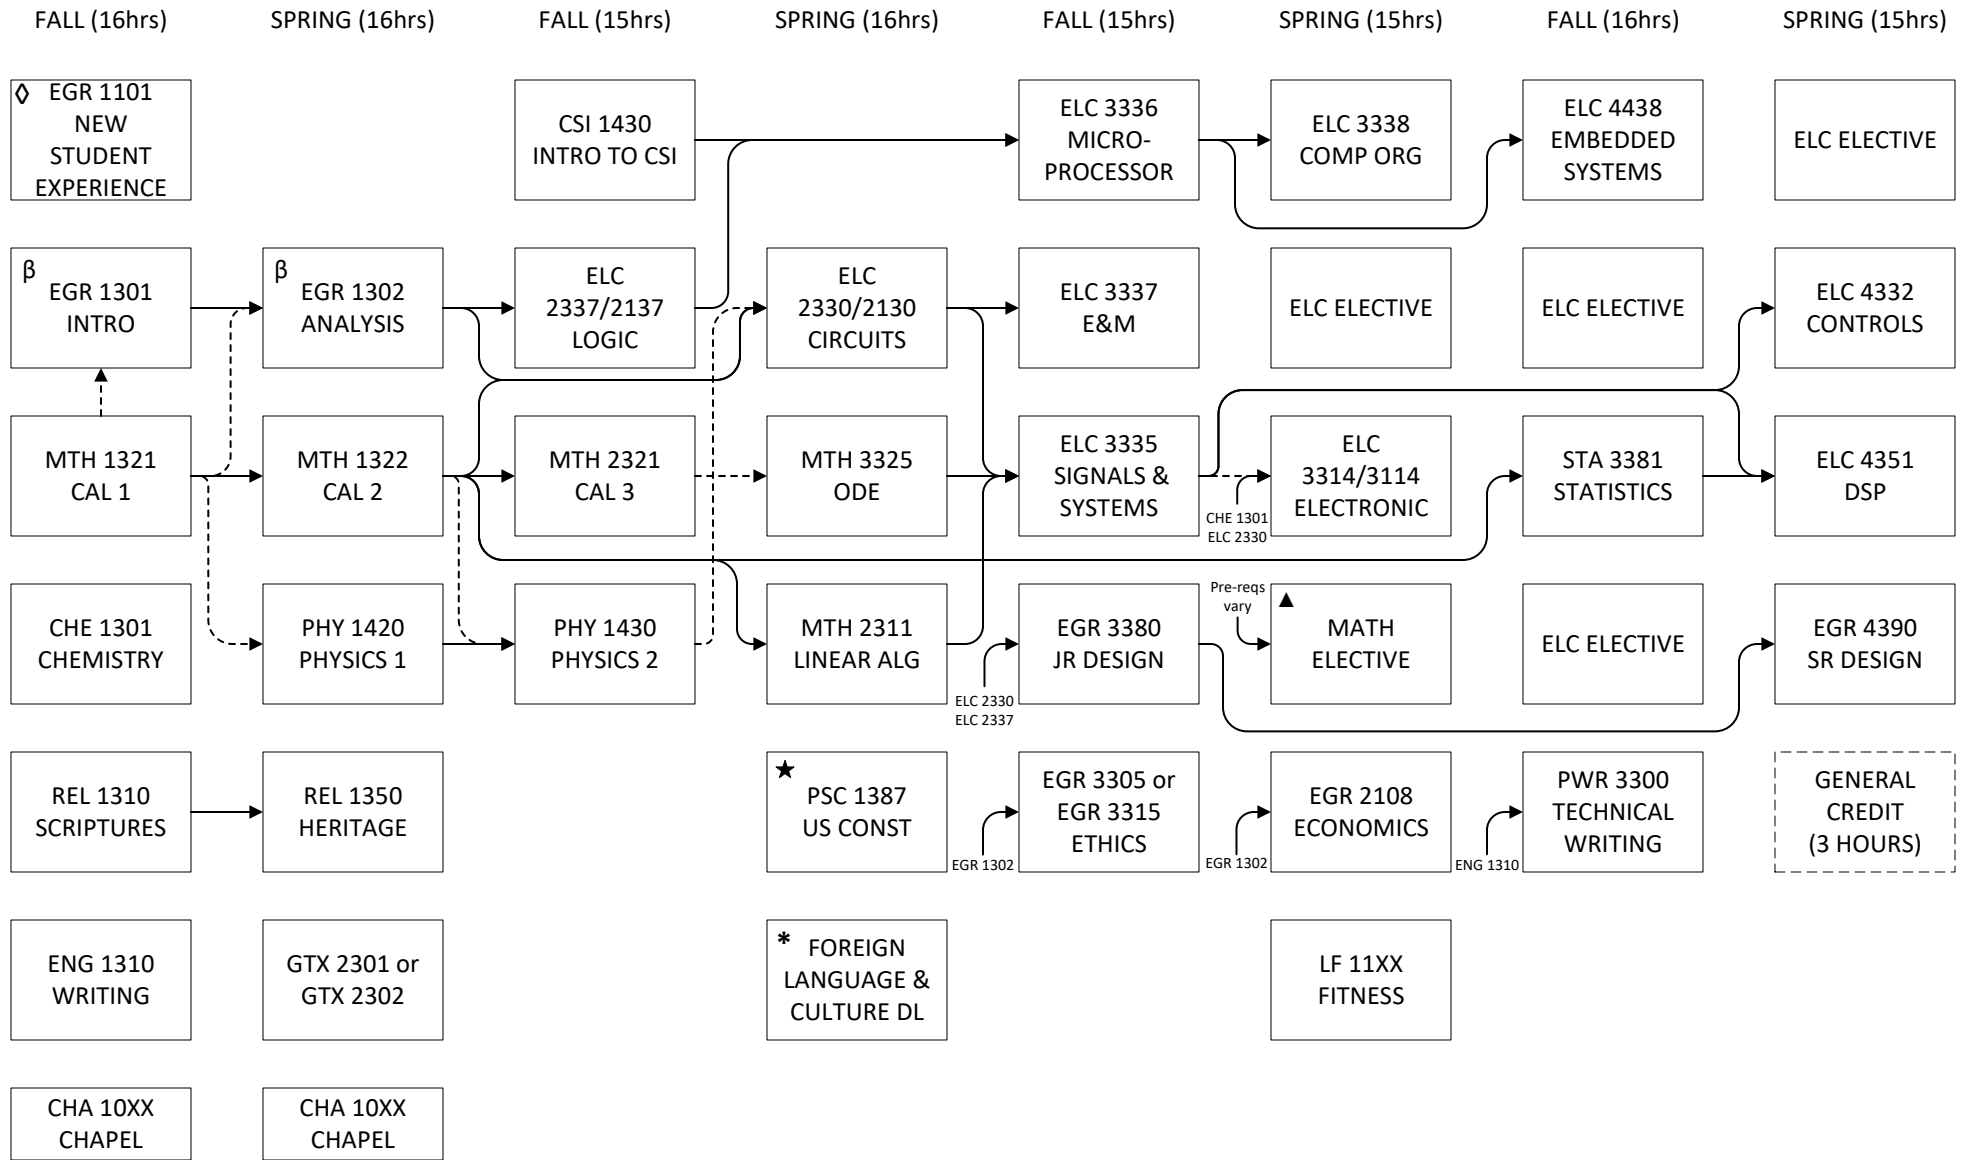

ELECTRICAL AND COMPUTER ENGINEERING MAJOR (2024-2025)

NOTES: This flowchart is meant to be an advising tool. The [Baylor Undergraduate Catalog](#) is the student's final authority on all degree requirements. A 'C' or better must be earned in all courses in your major, as well as any math/science prerequisites for major courses.

- > Prerequisite
- - -> Prerequisite or concurrent enrollment
- ◇ Course offered only in semester indicated
- β Must complete course with a grade of "B" or better to move into the degree-granting majors
- If needed to reach the graduation requirement of 124 total earned hours
- ★ PSC 1387 or option to take ENG 2301 instead
- * [See the Foreign Language & Culture Distribution List for ECS in the Undergraduate Catalog](#)
- ▲ Math Electives: MTH 3324, 3326, 3370, 4322, 4324, 4329; STA 4374