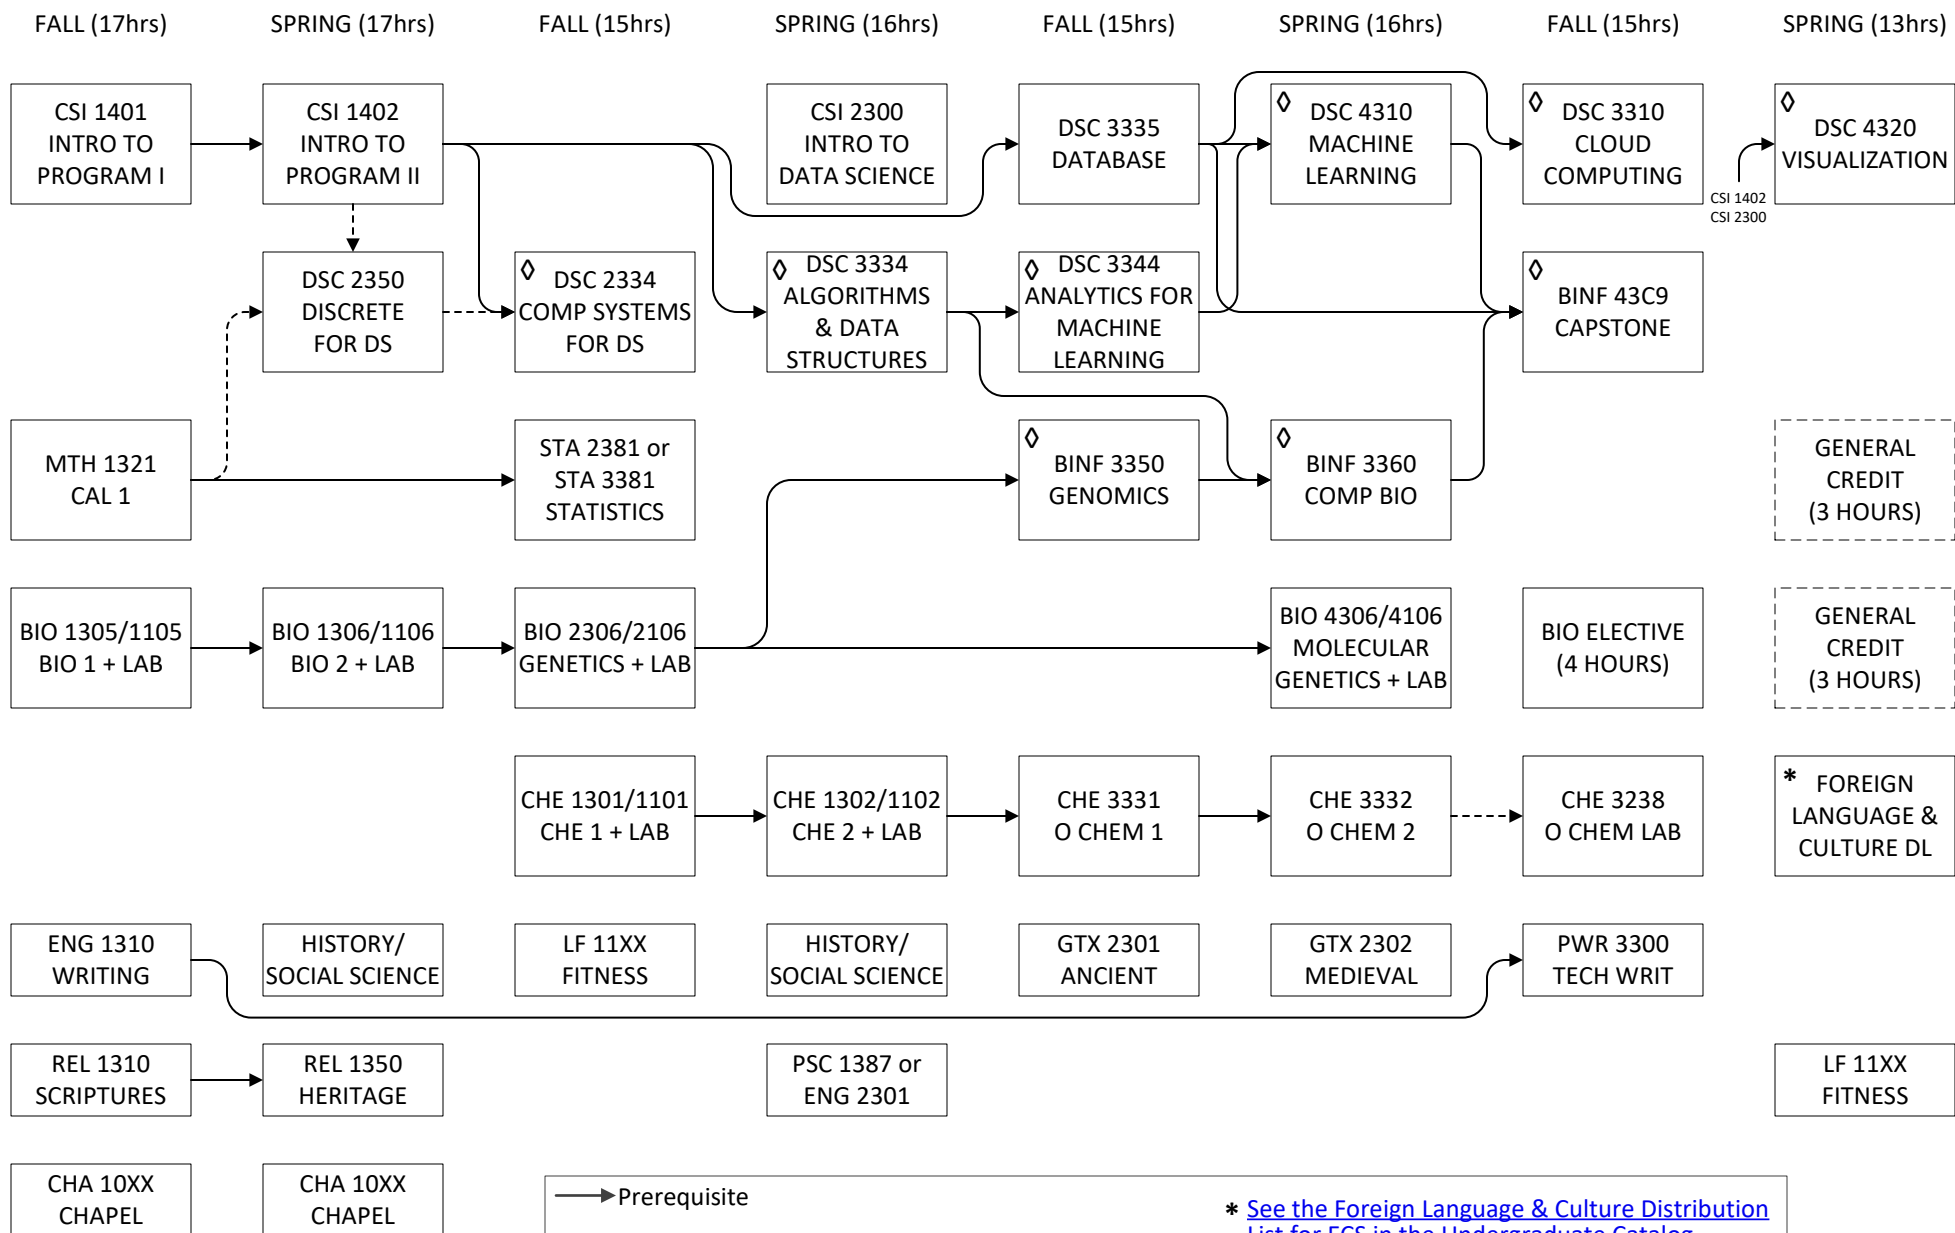

# BIOINFORMATICS MAJOR (2024-2025)

**NOTES:** This flowchart is meant to be an advising tool. The [Baylor Undergraduate Catalog](#) is the student's final authority on all degree requirements. A 'C' or better must be earned in all courses in your major, as well as any math or science prerequisites for major courses.

—▶ Prerequisite  
 - - -▶ Prerequisite or concurrent enrollment

◊ Course offered only in semester indicated

\* [See the Foreign Language & Culture Distribution List for ECS in the Undergraduate Catalog](#)

[ ] If needed to reach the graduation requirement of 124 total earned hours

**Biology Elective:** Four hours from the following: BIO 3122, 3322, 3330, 4100, 4102, 4107, 4108, 4302, 4307, 4308, 4401, or CHE 4341