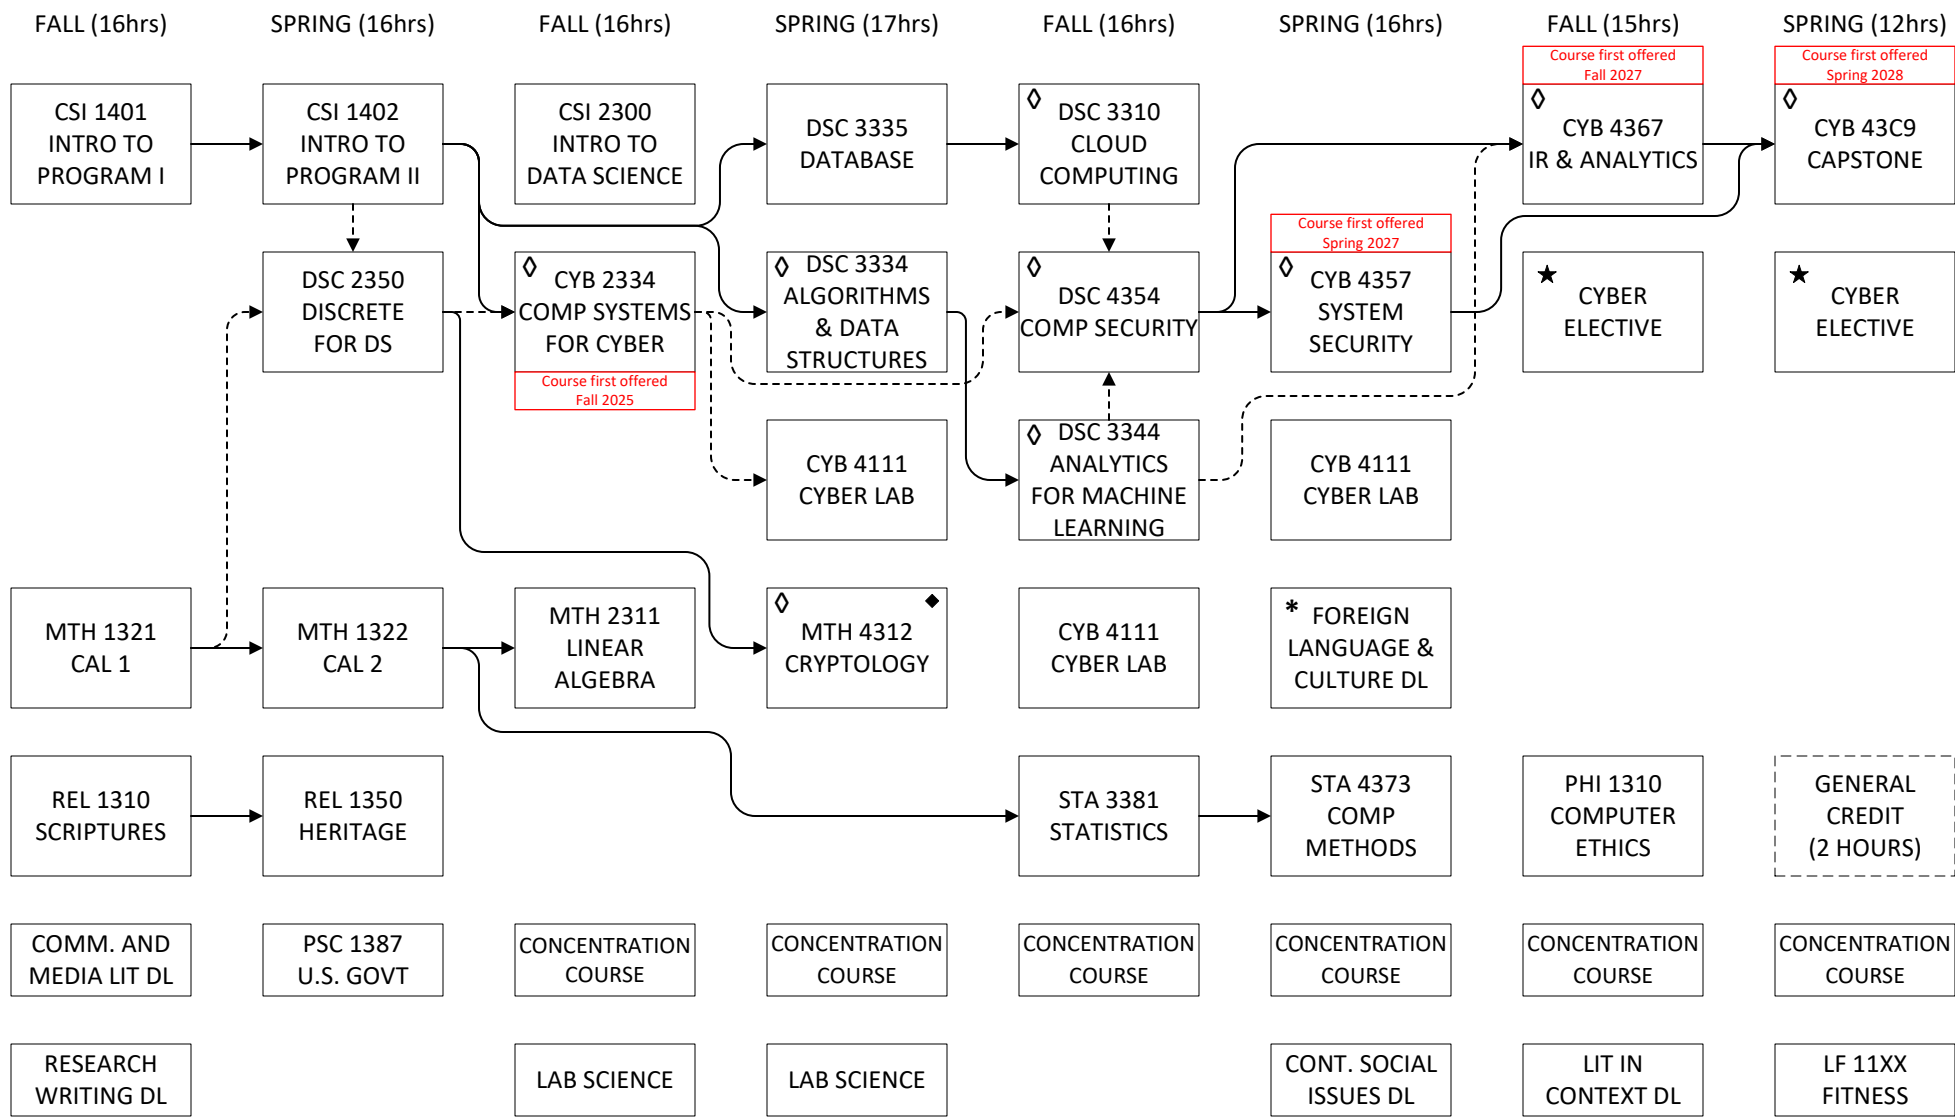

CYBERSECURITY MAJOR (2024-2025)

NOTES: This flowchart is meant to be an advising tool. The [Baylor Undergraduate Catalog](#) is the student's final authority on all degree requirements. A 'C' or better must be earned in all courses in your major, as well as any math prerequisites for major courses.

- Prerequisite
- - -> Prerequisite or concurrent enrollment
- ◇ Course offered only in semester indicated
- ◆ Content from MTH 2311 is used heavily in MTH 4312. It is recommended that MTH 2311 be completed before MTH 4312.

- ACC 2301, BUS 3302, CSS 4301, ENT 3315, ENT 3350, ENT 3380, ENT 4325, ENT 4330, ENT 4340, ENT 4353, FIN 3303, MGT 3301, MKT 3301

2. Geopolitical Issues Concentration (choose 6 courses)

- AS 4301, AST 2380, AST/ANT 4310, AST 4388, CLA 3350, HIS 2370, HIS 4313, HIS 4394, PSC 3315, PSC 3355, PSC 4334, PSC 4344, PSC 4346, PSC 4364, PSC 4374, REL 3394

4. Strategy & Analytics Concentration

- Choose 6 courses from MTH 2321, DSC 4310, DSC 4320, DSC 43C8, or any upper-level STA courses

5. Interdisciplinary Concentration

- Choose six courses from the four concentrations above – at least one course from each concentration.