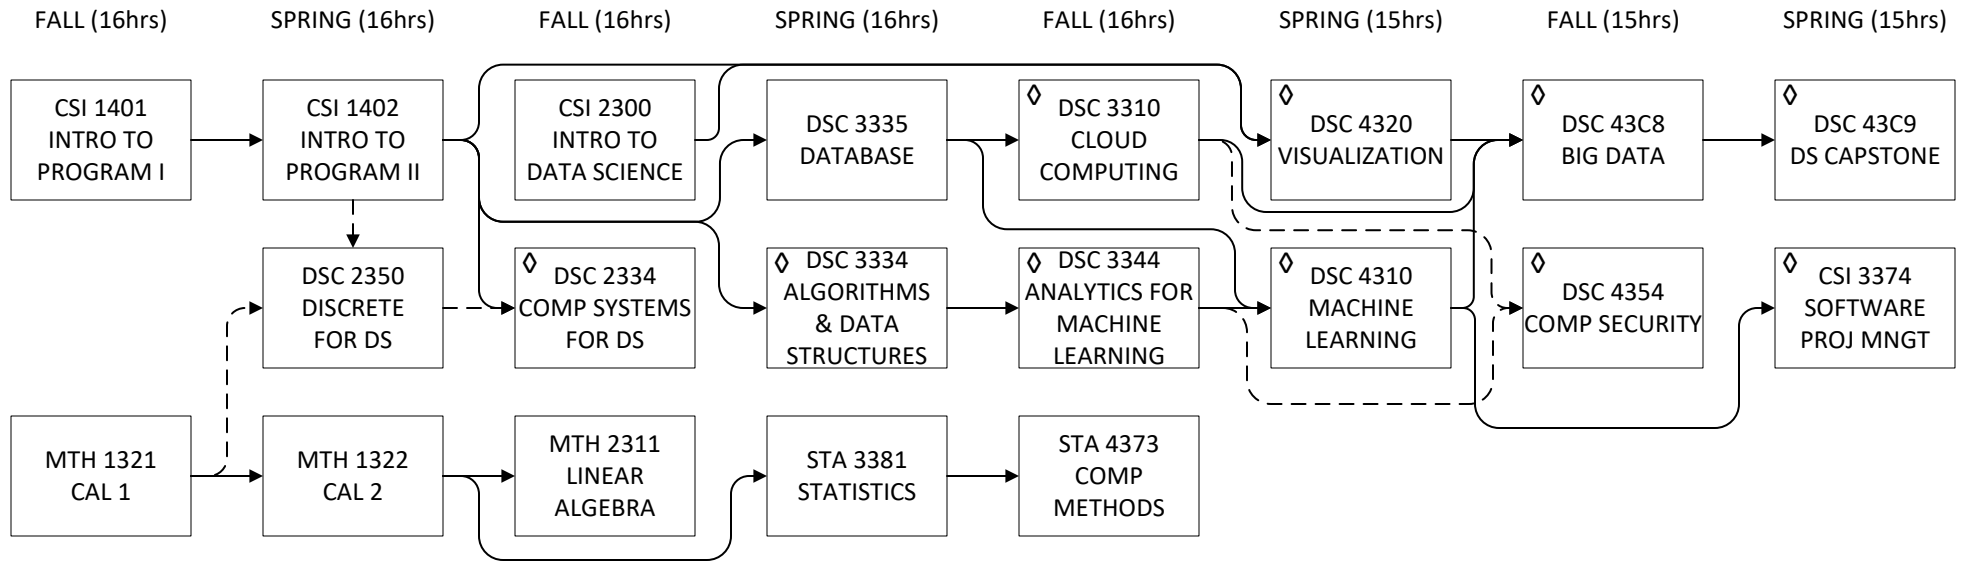

DATA SCIENCE MAJOR (2024-2025)

REL 1310 SCRIPTURES	REL 1350 HERITAGE	MINOR COURSE	MINOR COURSE	MINOR COURSE	MINOR COURSE	MINOR COURSE	MINOR COURSE
COMM. AND MEDIA LIT DL	PSC 1387 U.S. GOVT	LAB SCIENCE	LAB SCIENCE	* FOREIGN LANGUAGE & CULTURE DL	CONTEMP SOCIAL ISSUES DL	PHI 1310 COMPUTER ETHICS	LIT IN CONTEXT DL
RESEARCH WRITING DL				LF 11XX FITNESS	GENERAL CREDIT (3 HOURS)	GENERAL CREDIT (3 HOURS)	GENERAL CREDIT (3 HOURS)
CHA 10XX CHAPEL	CHA 10XX CHAPEL						

NOTES: This flowchart is meant to be an advising tool. The [Baylor Undergraduate Catalog](#) is the student's final authority on all degree requirements. A 'C' or better must be earned in all courses in your major, as well as any math prerequisites for major courses.

- Prerequisite
- > Prerequisite or concurrent enrollment
- ◇ Course offered only in semester indicated

Lab Science:
Select 8 hours from the following courses.
BIO 1305/1105, BIO 1306/1106, CHE 1301/1101, CHE 1302/1102, GEO 1405, GEO 1306/1106, PHY 1408, PHY 1409, PHY 1420 or PHY 1430
(Lab is required with corresponding lecture.)

Distribution Lists (DL):
Select one course, 3 hours, from the [corresponding A&S Distribution List](#)

Minor:
Minors in Mathematics, Statistics, or Computer Science will not apply

* [See the Foreign Language & Culture Distribution List for ECS in the Undergraduate Catalog](#)