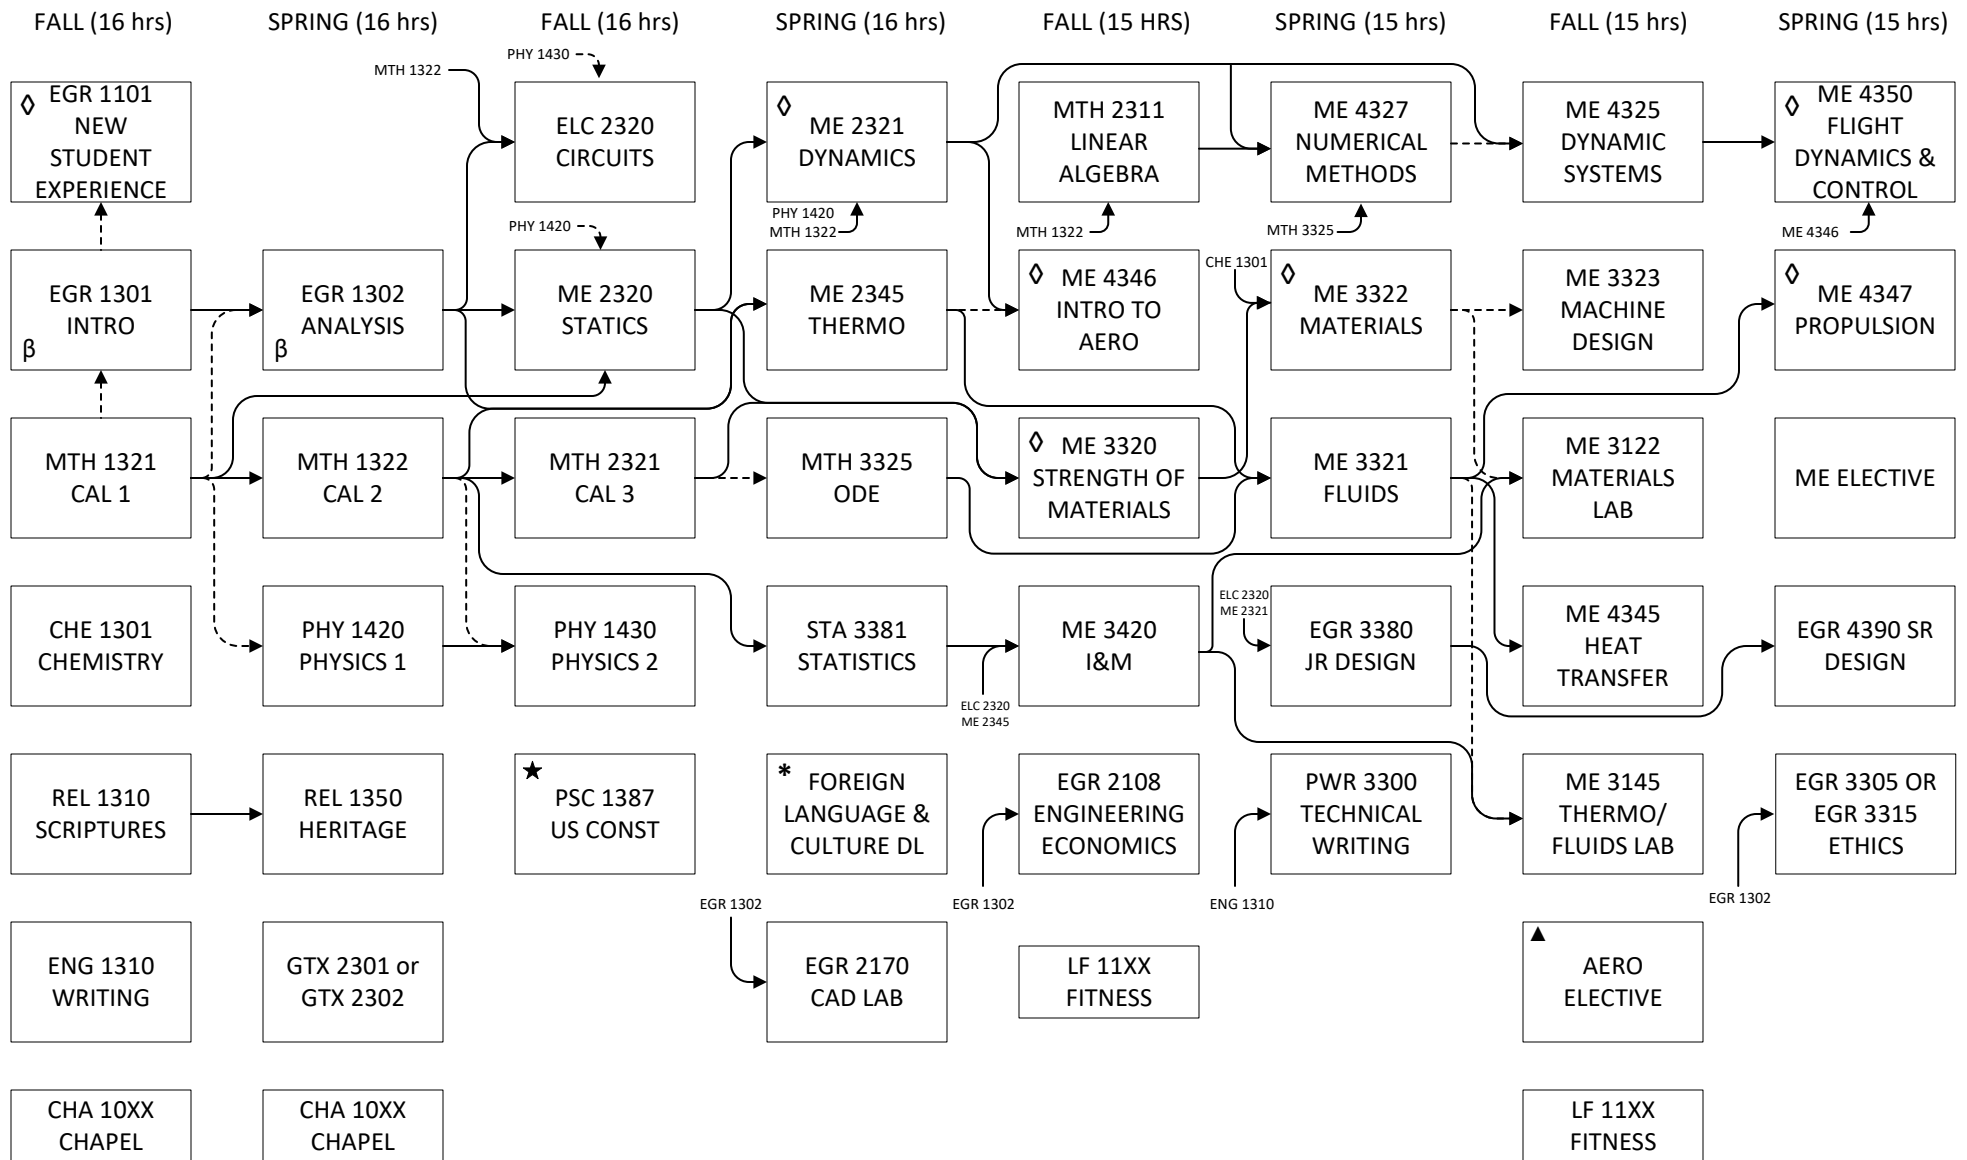

MECHANICAL ENGINEERING MAJOR (Aerospace Concentration) (2023-2024)

NOTES: This flowchart is meant to be an advising tool. The [BU Undergraduate Catalog](#) serves as the student's final authority on all degree requirements.

- ◇ Course offered only in semester indicated
- ★ PSC 1387 or option to take ENG 2301 instead
- Prerequisite
- * [See the Foreign Language and Culture Distribution List for ECS in the Undergraduate Catalog](#)
- Prerequisite or concurrent enrollment
- ▲ Aero Electives: ME 4322, ME 4324, ME 4337, ME 4344, ME 4349, or ME 4356
- β Must complete course with a grade of "B" or better to move into the degree-granting majors